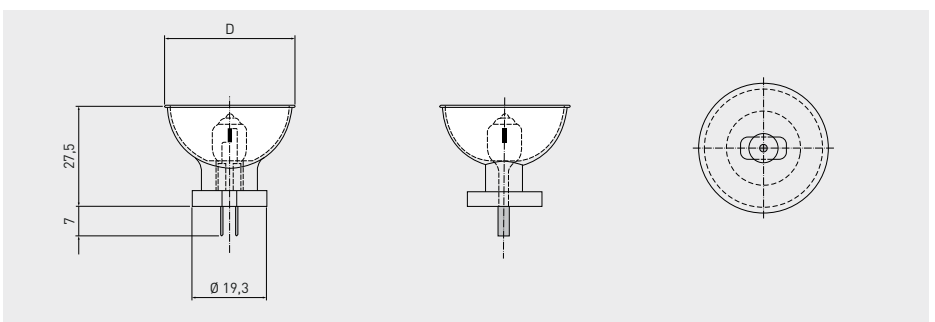

Standard lamps

Dental technology

For special features, specific benefits and areas of use see page 104

Article no.	Description	V	W	Am- perage	Cap	Bulb diameter D mm	Total length max. mm	Light centre length mm	Luminous flux lm	Average life h	Individual life h	Burning position	PU
00936054	24V 1.4A P45t transversal	24		1.4		40	76	35	430	600			
00936055	24V 1.4A P45t transversal	24		1.4		40	76	28	430	600			
00936063	24V 1.6A P45t transversal	24		1.6		40	76	28	500	600			

Article no.	Description	V	W	Am- perage	Cap	Bulb diameter D max. mm	Total length L max. mm	Light centre length mm	Luminous flux lm	Average life h	Individual life h	Burning position	PU
00936062	24V 40W BA15d/24x17 50x76 kv	24	40		BA15d	50	76		550	500			

Article no.	Description	V	W	Am- perage	Cap	Bulb diameter max. mm	Total length max. mm	Light centre length mm	Lumi- nous flux lm	Average life h	Individual life h	Burning position	PU
8600127500	reflector lamp 12V 75W with heat shield	12	75		Special				2,300	300			