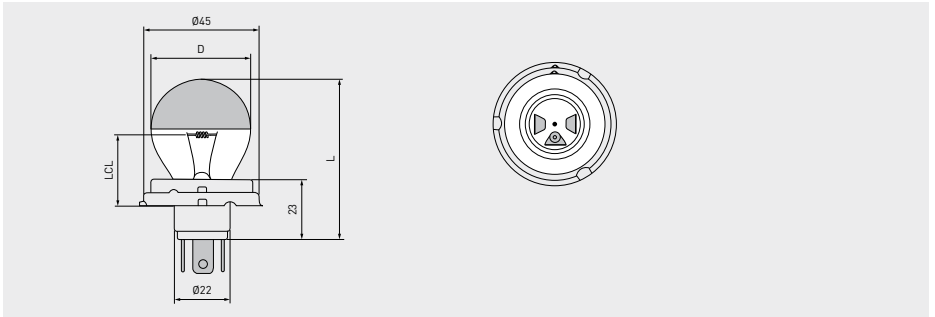

Standard lamps

Dental technology

For special features, specific benefits and areas of use see page 104

Article no.	Description	V	W	Am- perage	Cap	Bulb diameter D mm	Total length max. mm	Light centre length mm	Luminous flux lm	Average life h	Individual life h	Burning position	PU
00936054	24V 1.4A P45t transversal	24		1.4		40	76	35	430	600			
00936055	24V 1.4A P45t transversal	24		1.4		40	76	28	430	600			
00936063	24V 1.6A P45t transversal	24		1.6		40	76	28	500	600			

Article no.	Description	V	W	Am- perage	Cap	Bulb diameter D max. mm	Total length L max. mm	Light centre length mm	Luminous flux lm	Average life h	Individual life h	Burning position	PU
00936062	24V 40W BA15d/24x17 50x76 kv	24	40		BA15d	50	76		550	500			

Article no.	Description	V	W	Am- perage	Cap	Bulb diameter max. mm	Total length max. mm	Light centre length mm	Lumi- nous flux lm	Average life h	Individual life h	Burning position	PU
8600127500	reflector lamp 12V 75W with heat shield	12	75		Special				2,300	300			