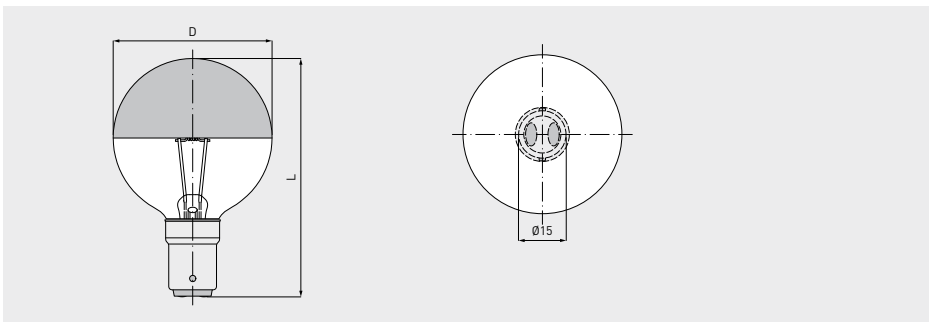

Standard lamps

Dental technology

For special features, specific benefits and areas of use see page 104

Article no.	Description	V	W	Am- perage	Cap	Bulb diameter D mm	Total length max. mm	Light centre length mm	Luminous flux lm	Average life h	Individual life h	Burning position	PU
00936054	24V 1.4A P45t transversal	24		1.4		40	76	35	430	600			
00936055	24V 1.4A P45t transversal	24		1.4		40	76	28	430	600			
00936063	24V 1.6A P45t transversal	24		1.6		40	76	28	500	600			

Article no.	Description	V	W	Am- perage	Cap	Bulb diameter D max. mm	Total length L max. mm	Light centre length mm	Luminous flux lm	Average life h	Individual life h	Burning position	PU
00936062	24V 40W BA15d/24x17 50x76 kv	24	40		BA15d	50	76		550	500			

Article no.	Description	V	W	Am- perage	Cap	Bulb diameter max. mm	Total length max. mm	Light centre length mm	Lumi- nous flux lm	Average life h	Individual life h	Burning position	PU
8600127500	reflector lamp 12V 75W with heat shield	12	75		Special				2,300	300			