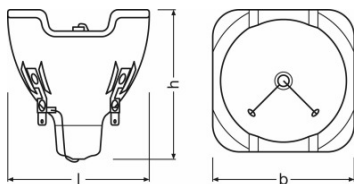

### Dimensions & weight

---

---

Diameter	58.0 mm
Length	66.0 mm
Arc length	1.0 mm