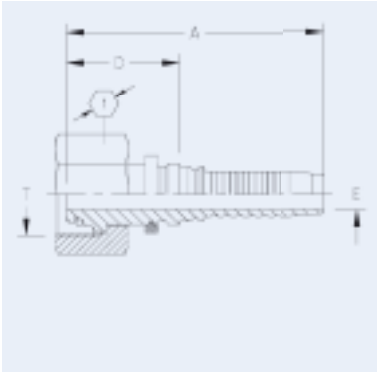

DS

	DKO, Female Swivel / O-Ring, Heavy Duty / GH355-Hose	DKO, Dichtkopf mit O-Ring, schwere Baureihe/ GH355-Hose	DKO avec joint torique, série S / GH355-Hose	Femmina girevole DKO / O-Ring, serie pesante GH355-Hose	Hembra loca DKO con junta torica, serie pesada / GH355-Hose
--	---	--	---	--	--

Part Number	Thread T	Flange	Tube O.D. mm	Hose ND	Hose Size	A mm	D mm	H mm	E mm	K Ø mm	HEX [1]	HEX [2]
GH10235-8W	M24x1,5		16	12	-8	74,0	32,4	9,0	9,0	30	-	-

Sockets must be ordered separately.

Sockets must be ordered separately.