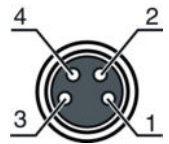

Part no.: 50130872 – KD U-M8-4W-V1-100 – Connection cable

Customs tariff number	85444290
eCl@ss 8.0	27279218
eCl@ss 9.0	27060311
ETIM 5.0	EC001855
ETIM 6.0	EC001855

Electrical connection

Connection 1	
Type of connection	Connector
Thread size	M8
Type	Female
Handle body material	PUR
No. of pins	4 -pin
Encoding	
Design	Angled
Lock	Screw fitting, nickel-plated diecast zinc, recommended torque 0.6 Nm, self-locking

Pin	Conductor color
1	Brown
2	White
3	Blue
4	Black

Connection 2	
Type of connection	Open end