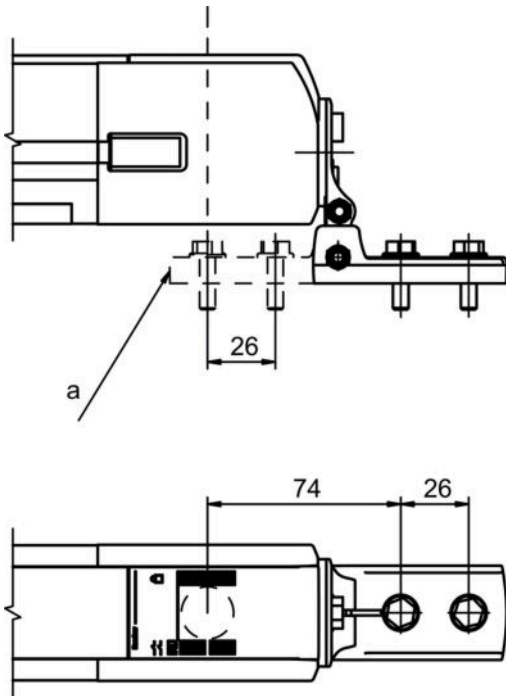

Mechanical data

Type of fastening, at system	Through-hole mounting
------------------------------	-----------------------

Type of fastening, at device	Clampable
------------------------------	-----------

Dimensioned drawings

All dimensions in millimeters

BT-SET-240CS-E swivel mount

a M6 screw

b Shock absorber, M6 thread

Mounting dimensions

a Alternative mounting variant

Mounting variants