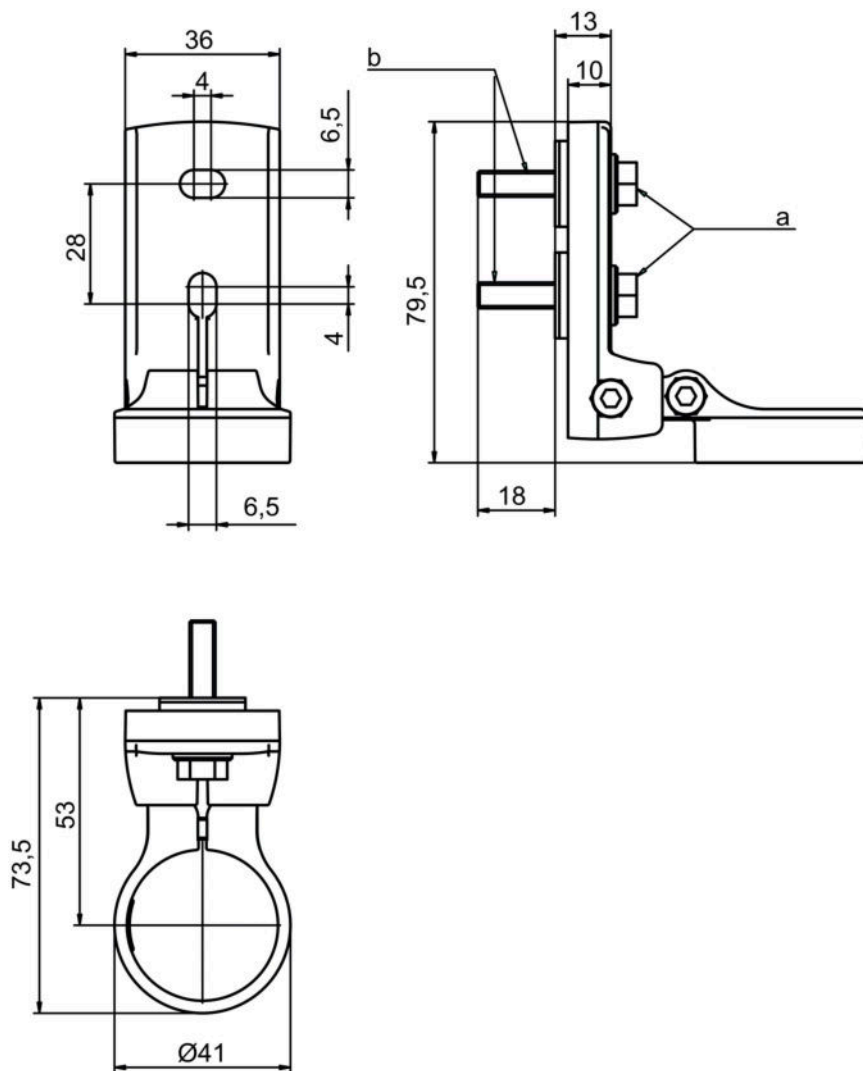

Part no.: 540353
BT-SET-240CCS-E
Mounting bracket set

Figure can vary

Contents

- Technical data
- Dimensioned drawings

Part no.: 540353 – BT-SET-240CCS-E – Mounting bracket set

Technical data

Basic data

Suitable for	MLD-M002, MLD-M003 deflecting mirror
--------------	--------------------------------------

Mechanical data

Type of fastening, at system	Through-hole mounting
------------------------------	-----------------------

Type of fastening, at device	Clampable
------------------------------	-----------

Type of mounting device	Shock absorber Turning, 240°
-------------------------	---------------------------------

Mounting device material	Metal Plastic
--------------------------	------------------

Classification

Dimensioned drawings

All dimensions in millimeters

BT-SET-240CS-E swivel mount

a M6 screw

b Shock absorber, M6 thread

Mounting dimensions

a Alternative mounting variant

Mounting variants