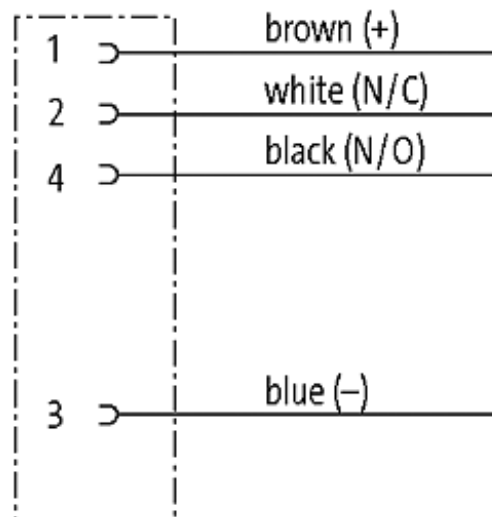

**M12 FEMALE FLANGE PLUG A CODED FRONT MOUNT**

PP-wires 4X0.34 1m

Flange M12 female  
4-pole  
Front mounting  
with multi-strand wire

[Link to Product](#)**Illustration**

# Female

Product may differ from Image

## General data

Temperature range	-25...+85 °C
-------------------	--------------

**Commercial data**

country of origin	DE
customs tariff number	85444290
minimum order quantity	1