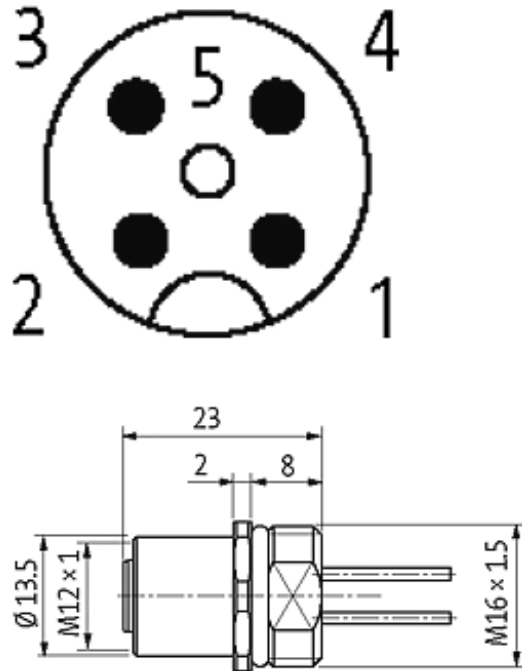

**M12 FEMALE FLANGE PLUG A CODED FRONT MOUNT**

PP-wires 4X0.34 1m

Flange M12 female  
4-pole  
Front mounting  
with multi-strand wire

[Link to Product](#)**Illustration**

# Female

Product may differ from Image

## Technical Data

Operating voltage	max. 250 V AC/DC
Operating current per contact	max. 4 A
Locking of ports	Screw thread M12 × 1 mm (recommended torque 0.6 Nm) self-securing
Protection	IP67 inserted and tightened (EN 60529)

## Cables

Cable number	971
No./diameter of wires	4 × 0.34 mm <sup>2</sup>
Wire isolation	PP (br, wh, bl, bk)
Shore hardness outer jacket	70 ± 5D
Outer diameter	approx. 1.25 mm
Bend radius (fixed)	5 × outer Ø
Bend radius (moving)	10 × outer Ø
Temperature range (fixed)	-40...+80 °C
Temperature range (mobile)	-25...+80 °C