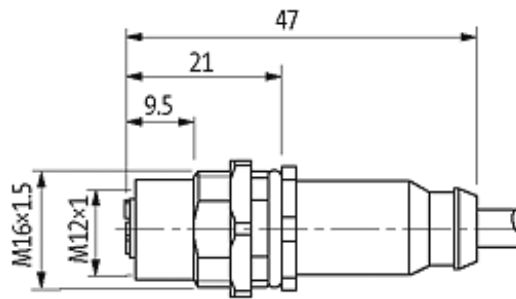

M12 female receptacle shielded rear mount

PVC 5x0.34 shielded bk UL/CSA 0,8m

Flange M12 female

5-pole, shielded

Rear mounting

Mounting nut

With open ended wires

Further cable lengths on request. The resistance to aggressive media should be individually tested for your application. Further details on request.

[Link to Product](#)**Illustration**

Female

Product may differ from Image