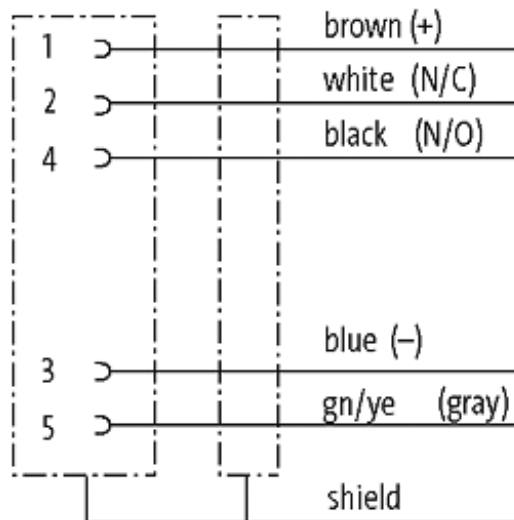

M12 female receptacle shielded rear mount

PVC 5x0.34 shielded bk UL/CSA 0,8m

Flange M12 female

5-pole, shielded

Rear mounting

Mounting nut

With open ended wires

Further cable lengths on request. The resistance to aggressive media should be individually tested for your application. Further details on request.

[Link to Product](#)**Illustration**

Female

Product may differ from Image