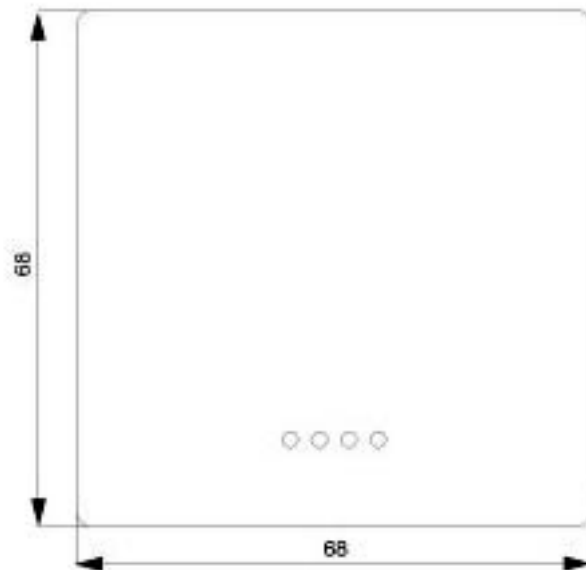

Further information

Information- and Downloadcenter (Catalogs, Brochures,...)

<http://www.siemens.com/lowvoltage/catalogs>

Industry Mall (Online ordering system)

<https://eb.automation.siemens.com/mall/en/WW/Catalog/Product/5TG71401>

Service&Support (Manuals, Certificates, Characteristics, FAQs,...)

<http://support.automation.siemens.com/WW/view/en/5TG71401/all>

Image database (product images, 2D dimension drawings, 3D models, device circuit diagrams, ...)

<http://www.automation.siemens.com/bilddb/cax_en.aspx?mfb=5TG71401>

CAX-Online-Generator

<http://www.siemens.com/cax>

Tender specifications

<http://ausschreibungstexte.siemens.com/tiplv>

last modified:

11.03.2015