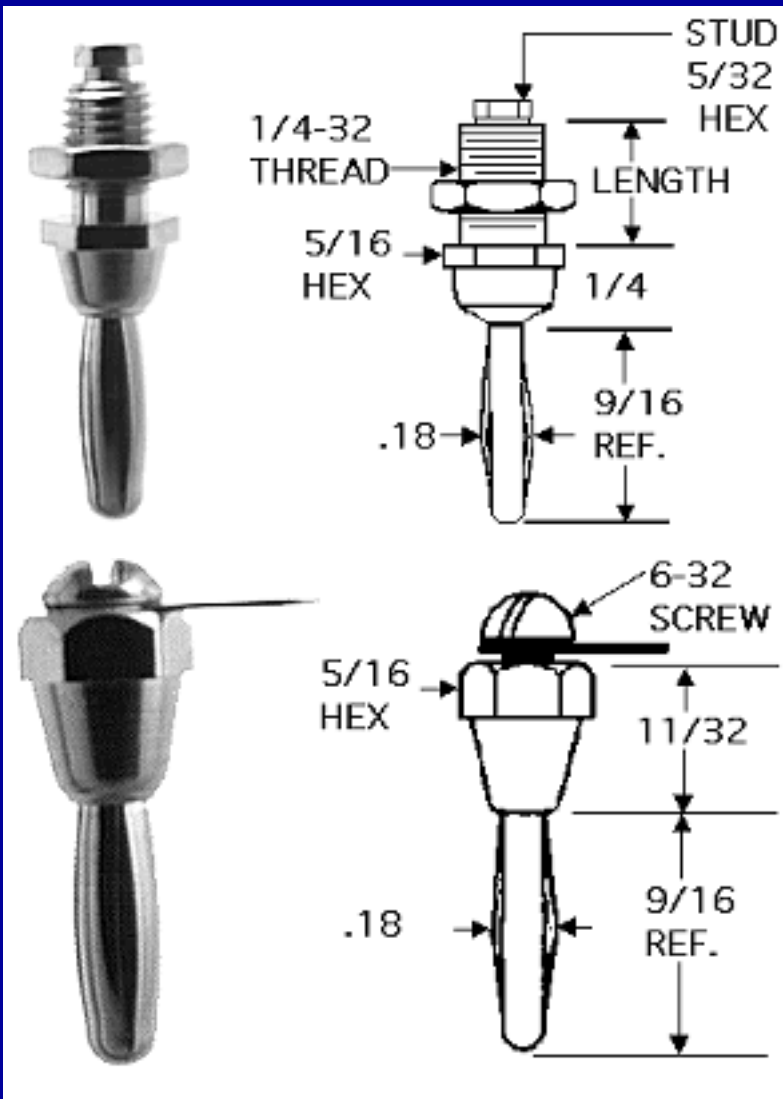

**Short**

Short body external thread banana plugs. Brass body, beryllium copper spring, nickel plated.

Supplied with lug and nut.

**460:** 4-40x3/8

**461:** 4-40x1/2

**462:** 6-32x3/8

**463:** 6-32x1/2

**Standard**

**405:** 8-32x3/8

**406:** 8-32x1/2

**407:** 8-32x3/4

**Standard**

Standard body, external threaded stud, banana plugs. Brass body, beryllium copper spring, nickel plated.

Supplied with lug and nut.

Rated at 15 Amps AC.

**102:** 6-32x3/8

**432:** 6-32x1/2

**433:** 6-32x3/4

**434:** 8-32x3/8

**435:** 8-32x1/2

**436:** 8-32x3/4

**145**  
Standard banana plug.  
Brass body, beryllium  
copper spring, nickel  
plated.  
Supplied with threaded  
stud and nut.  
Rated at 15 Amps AC.

**100**  
Standard body internal  
thread banana plug. Brass  
body, berrilium copper  
spring, nickel plated.  
Supplied with lug and 6-  
32 screw.  
Rated at 15 Amps AC.