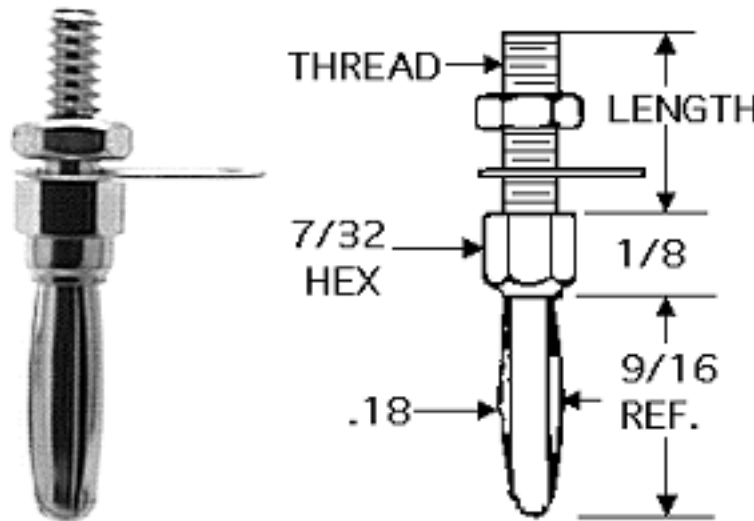

**Short**

Short body external thread banana plugs. Brass body, beryllium copper spring, nickel plated.

Supplied with lug and nut.

**460:** 4-40x3/8

**461:** 4-40x1/2

**462:** 6-32x3/8

**463:** 6-32x1/2

**Standard**

Standard body, external threaded stud, banana plugs. Brass body, beryllium copper spring, nickel plated.

Supplied with lug and nut.

Rated at 15 Amps AC.

**401:** 6-32x3/8

**103:** 6-32x1/2

**404:** 6-32x3/4

**405:** 8-32x3/8

**406:** 8-32x1/2

**407:** 8-32x3/4

**Standard**

Standard body, external threaded stud, banana plugs. Brass body, beryllium copper spring, nickel plated.

Supplied with lug and nut.

Rated at 15 Amps AC.

**100**  
Standard body internal  
thread banana plug. Brass  
body, berrilium copper  
spring, nickel plated.  
Supplied with lug and 6-  
32 screw.  
Rated at 15 Amps AC.