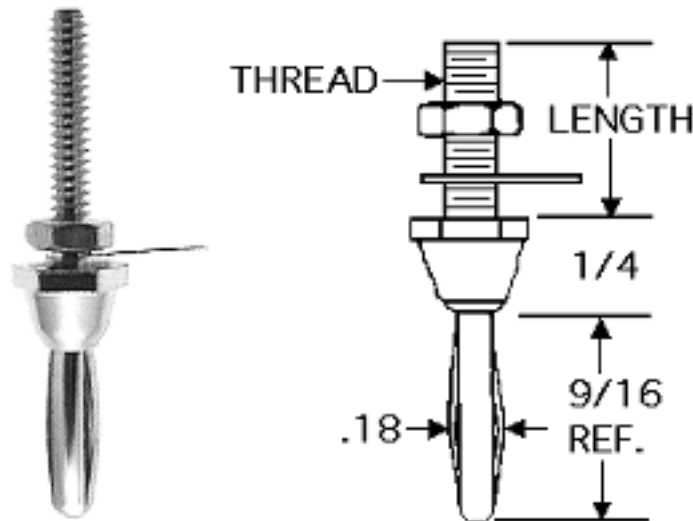

**Short**

Short body external thread banana plugs. Brass body, beryllium copper spring, nickel plated.

Supplied with lug and nut.

**460:** 4-40x3/8

**461:** 4-40x1/2

**462:** 6-32x3/8

**463:** 6-32x1/2

**Standard**

Standard body, external threaded stud, banana plugs. Brass body, beryllium copper spring, nickel plated.

Supplied with lug and nut.

Rated at 15 Amps AC.

**401:** 6-32x3/8

**103:** 6-32x1/2

**404:** 6-32x3/4

**405:** 8-32x3/8

**406:** 8-32x1/2

**407:** 8-32x3/4

**Standard**

Standard body, external threaded stud, banana plugs. Brass body, beryllium copper spring, nickel plated.

Supplied with lug and nut.

Rated at 15 Amps AC.

**102:** 6-32x3/8

**432:** 6-32x1/2

**433:** 6-32x3/4

**434:** 8-32x3/8

**435:** 8-32x1/2

**436:** 8-32x3/4

**145**  
Standard banana plug.  
Brass body, beryllium  
copper spring, nickel  
plated.  
Supplied with threaded  
stud and nut.  
Rated at 15 Amps AC.