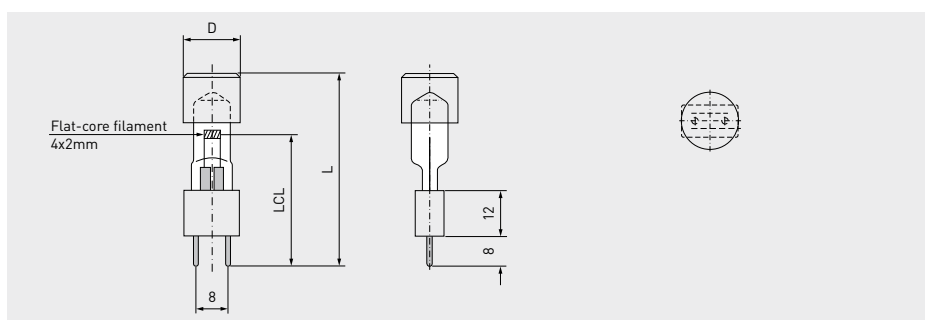

# Halogen Lamps

For other medical lamps

For special features, specific benefits and areas of use see page 124

Article no.	Description	V	W	Amperage	Cap	Bulb diameter mm	Total length max. mm	Light centre length mm	Luminous flux lm	Average life h	Individual life h	Burning position	PU
8901220P15	12V 20W Special	12	20		Special	9	39		360	2,000			

Article no.	Description	V	W	Amperage	Cap	Bulb diameter max. mm	Total length max. mm	Light centre length mm	Luminous flux lm	Average life h	Individual life h	Burning position	PU
8900245015	Halogen lamp 24V 50W BA 15d	24	50		BA15d	11	55	35					

Article no.	Description	V	W	Amperage	Cap	Bulb diameter max. mm	Total length max. mm	Light centre length mm	Luminous flux lm	Average life h	Individual life h	Burning position	PU
89002450BT	Halogen lamp 24V 50W DKK	24	50		G8	15	53	35.5	1,200	500			