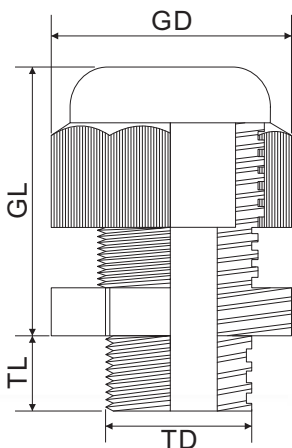

60pcs Plastic Cable Gland Set Metric Thread, White

Item No. 2102CA114

Specification

Material:

Gland - PA 66

Seal - NBR

Color: White (RAL 9010)

Thread type: Metric

Waterproof class: IP68

Working temperature: -20 ~ 80°C

Sealing Nut Seal Gland body Washer Locking Nut

* Washer and Locking Nut are including in set

Thread	Cable range (ømm)	TD (ømm)	TL (mm)	GL (mm)	GD (ømm)	Pcs.
M12	3.0 ~ 6.5	11.8	9.0	21.0	17.0	18
M16	4.0 ~ 8.0	15.7	9.0	23.5	20.8	15
M20	6.0 ~ 12.0	19.7	9.0	27.0	26.0	12
M25	13.0 ~ 18.0	24.8	12.5	32.0	35.6	10
M32	16.0 ~ 21.0	31.8	12.5	34.1	37.9	5