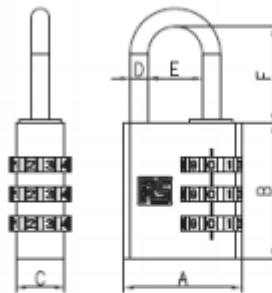

FEATURES

- 3 digit code
- Aluminium body

RS PRO All Weather Aluminium Combination Padlock 30mm

RS Stock No.: 781-6039

RS Professionally Approved Products bring to you professional quality parts across all product categories. Our product range has been tested by engineers and provides a comparable quality to the leading brands without paying a premium price.

General Specifications

Lock Type	Combination Padlock
Material	Aluminium
Indoor/Outdoor	Indoor, Outdoor
Weather Proof	Yes
Colour	Grey
Quantity Per Package	1
Body Shape	Square
Combination Type	3 Wheel
Applications	Lockers, Luggage, Sheds, Toolboxes, Gates, Storage safes

Mechanical Specifications

Shackle Length	26mm
Body Width	30mm
Shackle Diameter	5mm
Body Thickness	13mm
Vertical Shackle Clearance	5mm

Dimensions:

Item	Lock Body Dimension(mm)		
	A	B	C
7816039	31	36	13

Shackle Dimension(mm)		
D	E	F
5	14	26