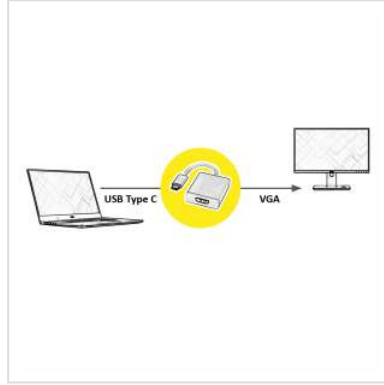

# ROLINE Type C - HDMI Adapter, M/F

<b>Product No.</b>	12.03.3210
<b>Manufacturer</b>	ROLINE
<b>Manufacturer No.</b>	12.03.3210
<b>EAN (single piece)</b>	7611990141678

**Connect a monitor or projector with HDMI interface to your MacBook, Ultrabook, Notebook / Laptop or PC with USB Type C connection.**

- USB 3.1 Type C to HDMI Cableadapter
- Connect your device with USB-C port to any HDMI display or projector
- This adapter allows you to mirror or extend your display to any HDMI-enabled TV or display
- Portable design
- No power adapter required
- Connectors: HDMI Female and Type C Male
- Cable length: ca. 10 cm

## Technical specifications

Manufacturer	ROLINE
Product group	Adapters, Terminators, Converters
Product type	USB-HDMI Adapter
Colour	silver
Length	0.1 m
Side 1 connection (PC)	Typ C Male
Side 2 connection (Peripherals)	HDMI Female
Side 1 Connector Type	USB Type C (USB-C)