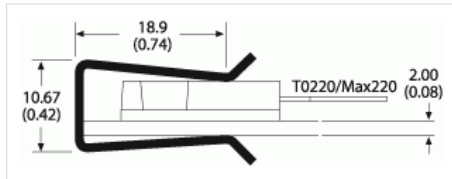

CLP212G

Clip over edge clip

Width: 10.00

Force: 21 N [4.7 lbs]

Thickness: 0.50

RoHS: compliant