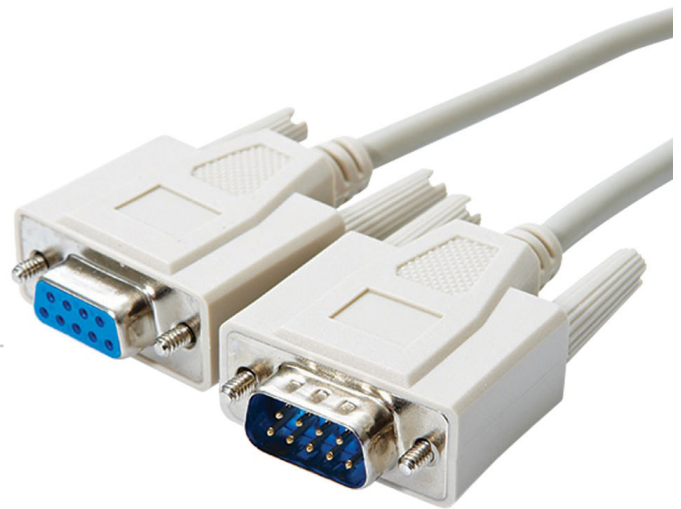

DB9 Male to Female Serial Extension Cables and Adapters

Part No: See Chart

Featuring DB9 Male to Female connections these cables are suitable for extended any peripheral using the serial port on a PC. (eg. Mouse, Scanner, PDA) Supplied in a variety of standard lengths, custom lengths can also be manufactured to order.

Features & Benefits

- Fully Moulded Design
- 9 D Type Connectors wire 1 to 1 with all line wired
- Available in a variety of lengths
- Custom lengths manufactured to order

Part Number Chart

Part Code	Description
3070-1	VIDEK DB9M to DB9F Extension Cable 1Mtr
3070	VIDEK DB9M to DB9F Extension Cable 2Mtr
3070-3	VIDEK DB9M to DB9F Extension Cable 3Mtr
3070-4	VIDEK DB9M to DB9F Extension Cable 4Mtr
3070-5	VIDEK DB9M to DB9F Extension Cable 5Mtr
3070-10	VIDEK DB9M to DB9F Extension Cable 10Mtr