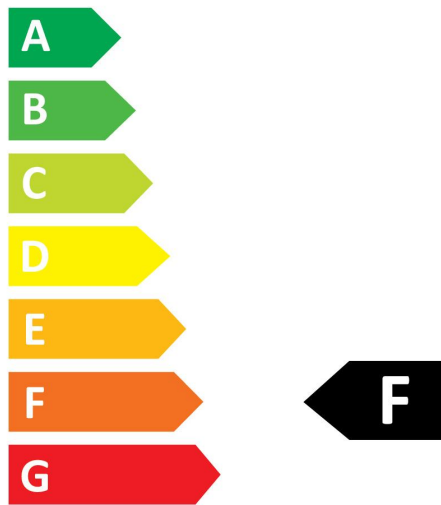

48
kWh/1000h

2019/2015