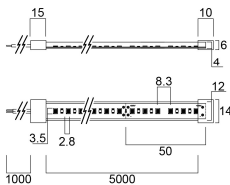

Lifetime data

Lifespan L70 B50	54000
Lifespan L70 B10	54000
Lifespan L80 B10	50000
Lifespan L90 B10	44000

Physical data

Housing colour	Transparent
IP rating	IP65
IK rating	IK00
Nominal Product Length (mm)	5000
Nominal Product Width (mm)	12
Nominal Product Height (mm)	4
Weight (kg)	0.1

Packaging

Single packaging type	Carton
Product EAN number	5410288681818
Packaging single length / height (cm)	23.5
Packaging single width (cm)	22.5
Packaging single depth (cm)	3.0
DUN14 (outer)	15410288681815
Units per outer package	20
Packaging outer length / height (cm)	49.0
Packaging outer width (cm)	35.0

Flex Pro Medium Output

Flex Pro IP65 4800lm 940
0068181

Packaging outer depth (cm) 24.0

Safety data

Optimal operating condition (°C) -20-40

PHOTOMETRY

0.5	1.49	E _v (°)	1303
		E _c (CO)	112
1.0	2.99	E _v (°)	238
		E _c (CO)	28
1.5	4.48	E _v (°)	145
		E _c (CO)	12
2.0	5.98	E _v (°)	81
		E _c (CO)	7
2.5	7.47	E _v (°)	52
		E _c (CO)	4
3.0	8.96	E _v (°)	38
		E _c (CO)	3

Distance [m] Cone diameter [m] Illuminance [lx]
 CO - C180 (Half beam angle: 112.4°)

TECHNICAL DRAWINGS

SYLVANIA

Flex Pro Medium Output
Flex Pro IP65 4800lm 940
0068181

48
kWh/1000h

2019/2015

Flex Pro Medium Output
Flex Pro IP65 4800lm 940
0068181