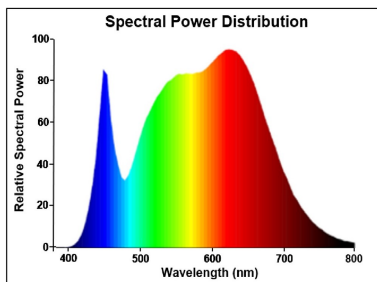

Flex Pro Medium Output

Flex Pro IP65 4800lm 940
0068181

Packaging outer depth (cm) 24.0

Safety data

Optimal operating condition (°C) -20-40

PHOTOMETRY