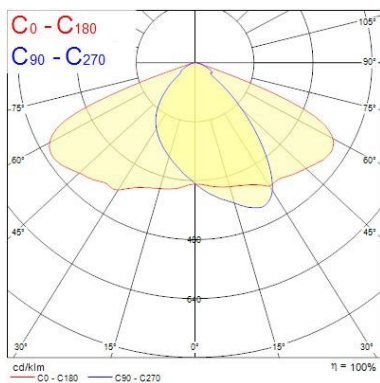

Zephyr - Large

Zephyr Large 5500LM 4K CLI Grey
0050081

Physical data

Housing colour	Grey
IP rating	IP66
IK rating	IK08
Diffuser material	PC Polycarbonate
Nominal Product Length (mm)	484
Nominal Product Width (mm)	209
Nominal Product Height (mm)	98
Weight (kg)	2.88

Packaging

Single packaging type	Carton
Product EAN number	5410288500812
Packaging single length / height (cm)	51.7
Packaging single width (cm)	24.7
Packaging single depth (cm)	14.5
DUN14 (outer)	05410288500812
Units per outer package	1
Packaging outer length / height (cm)	51.7
Packaging outer width (cm)	24.7
Packaging outer depth (cm)	14.5

Safety data

Optimal operating condition (°C)	-30-50

PHOTOMETRY

TECHNICAL DRAWINGS