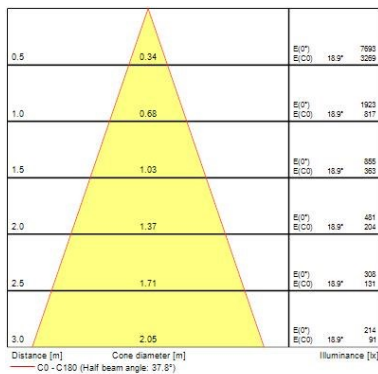

Myriad Deco IP65 White Bezel MYRIAD DECO IP65 FLOOD 3000K DALI WHITE WBEZ 2058873

Packaging

Single packaging type	Carton
Product EAN number	5025768588732
Packaging single length / height (cm)	17.5
Packaging single width (cm)	15.0
Packaging single depth (cm)	17.5
DUN14 (outer)	05025768588732
Units per outer package	1
Packaging outer length / height (cm)	17.5
Packaging outer width (cm)	15.0
Packaging outer depth (cm)	17.5

PHOTOMETRY

TECHNICAL DRAWINGS