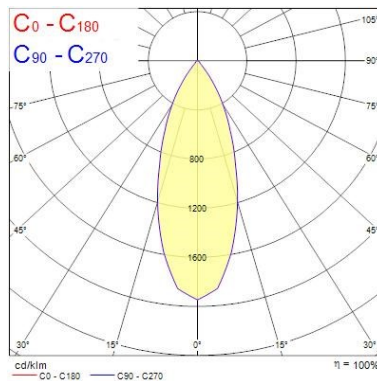

Myriad Deco IP65 White Bezel MYRIAD DECO IP65 FLOOD 3000K DALI WHITE WBEZ 2058873

Packaging

Single packaging type	Carton
Product EAN number	5025768588732
Packaging single length / height (cm)	17.5
Packaging single width (cm)	15.0
Packaging single depth (cm)	17.5
DUN14 (outer)	05025768588732
Units per outer package	1
Packaging outer length / height (cm)	17.5
Packaging outer width (cm)	15.0
Packaging outer depth (cm)	17.5

PHOTOMETRY

TECHNICAL DRAWINGS