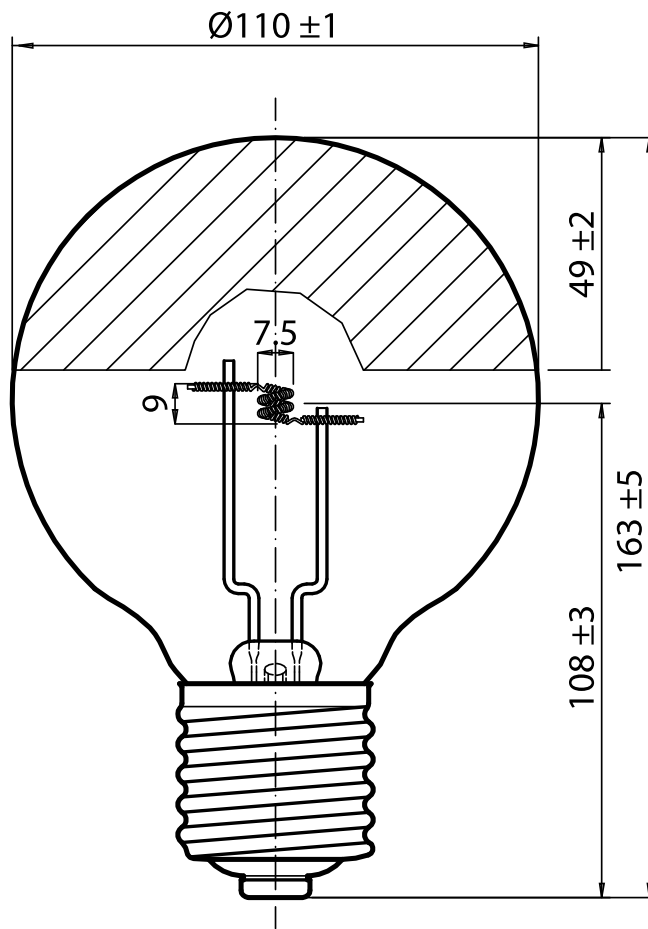

INDUSTRIAL SPECIALTY LIGHTING

Industrial Entertainment - Datasheet

ENTERTAINMENT LAMPS - 24V 500W E40 570B TOP MIRRORED

PRODUCT NUMBER **377835255**

[]

Tol.

VOLTAGE	24	V
WATTAGE	500	W
LUMEN OUTPUT	10000	LM
LUMEN PRO WATT		LM/W
AVERAGE LIFE	50	H
BASE	E40	/
REMARKS	570B,KV / 162G/02	
BRAND	NEUTRAL	