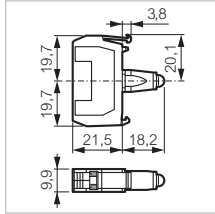

Separate units: Blocks

IP 20
To be combined with a 1, 3 or 5 position clip (p. 65)

 Characteristics (p. 94)
Cross reference list (p. 311)

▶ LED BLOCKS

SCREW TERMINALS

Cat. No.

33EARL

LED