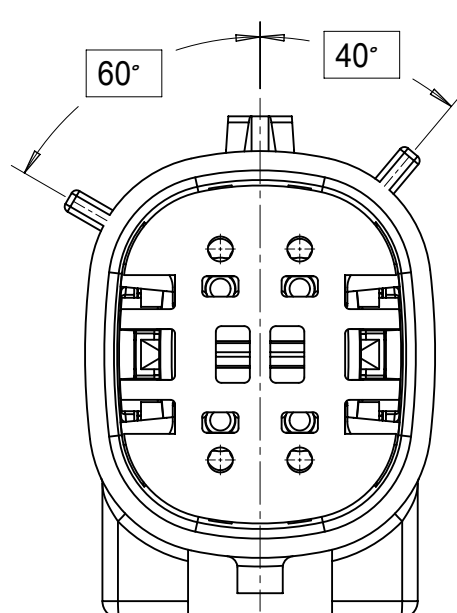

SHEET DESCRIPTION
CONFIGURATIONS

2X2 - STANDARD (STD)

2X2 - UL V0*

2X3 - STANDARD (STD)

2X3 - LENGTHENED

2X4 - STANDARD (STD)

2X6 - STANDARD (STD)

2X8 - STANDARD (STD)

2X10 - STANDARD (STD)

2X10 - UL V0*

UL V0 UNIQUE FEATURE

Partial1
SCALE 10:1

* MINOR GEOMETRY CHANGE THAN STANDARD CONFIGURATION.
SEE NOTE 2a FOR MORE INFORMATION

SYMBOLS	THIS DRAWING CONTAINS INFORMATION THAT IS PROPRIETARY TO MOLEX ELECTRONIC TECHNOLOGIES, LLC AND SHOULD NOT BE USED WITHOUT WRITTEN PERMISSION		CURRENT REV DESC:				
	DIMENSION UNITS	SCALE					
▽ = 0	mm	1.5:1	GENERAL TOLERANCES (UNLESS SPECIFIED)		INITIAL REVISION:		
▽ = 0	ANGULAR TOL ± 1.0°		4 PLACES ±		DRWN: APROFFITT 2014/04/28		
▽ = 0	3 PLACES ±		2 PLACES ± 0.1		APPR: VKOSHY 2014/05/14		
▽ = 0	1 PLACE ± 0.2		0 PLACES ±		DRAFT WHERE APPLICABLE MUST REMAIN WITHIN DIMENSIONS		
▽ = 0	THIRD ANGLE PROJECTION		DRAWING		SERIES		
▽ = 0	A1-SIZE		33482		MATERIAL NUMBER		
					CUSTOMER		SHEET NUMBER
					GENERAL MARKET		2 OF 11

DOCUMENT NUMBER			DOC TYPE	DOC PART	REVISION
SD-33482-0001			PSD	001	E2

SHEET DESCRIPTION
KEY CONFIGURATIONS

2X2

KEY A

KEY B

KEY C

KEY D

2X3

KEY A

KEY B

KEY C

KEY D

2X4

KEY A

KEY B

KEY C