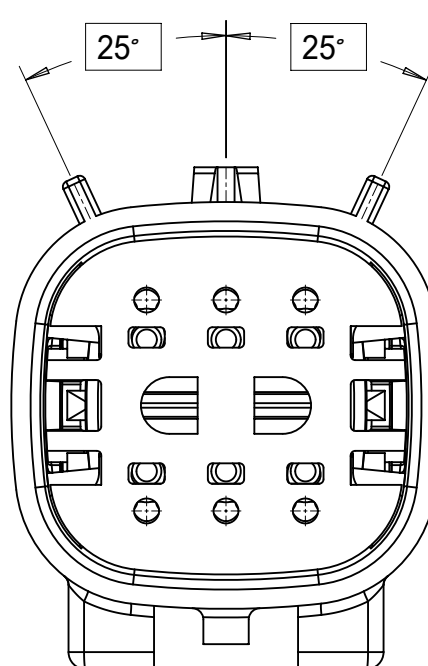

2X10 - STANDARD (STD)

2X10 - UL V0*

UL V0 UNIQUE FEATURE

Partial1
SCALE 10:1

* MINOR GEOMETRY CHANGE THAN STANDARD CONFIGURATION.
SEE NOTE 2a FOR MORE INFORMATION

SYMBOLS	THIS DRAWING CONTAINS INFORMATION THAT IS PROPRIETARY TO MOLEX ELECTRONIC TECHNOLOGIES, LLC AND SHOULD NOT BE USED WITHOUT WRITTEN PERMISSION		CURRENT REV DESC:				
	DIMENSION UNITS	SCALE					
▽ = 0	mm	1.5:1	GENERAL TOLERANCES (UNLESS SPECIFIED)		INITIAL REVISION:		
▽ = 0	ANGULAR TOL ± 1.0°		4 PLACES ±		DRWN: APROFFITT 2014/04/28		
▽ = 0	3 PLACES ±		2 PLACES ± 0.1		APPR: VKOSHY 2014/05/14		
▽ = 0	1 PLACE ± 0.2		0 PLACES ±		DRAFT WHERE APPLICABLE MUST REMAIN WITHIN DIMENSIONS		
▽ = 0	THIRD ANGLE PROJECTION		DRAWING		SERIES		
▽ = 0	A1-SIZE		33482		MATERIAL NUMBER		
					CUSTOMER		SHEET NUMBER
					GENERAL MARKET		2 OF 11

DOCUMENT NUMBER			DOC TYPE	DOC PART	REVISION
SD-33482-0001			PSD	001	E2

SHEET DESCRIPTION
KEY CONFIGURATIONS

2X2

KEY A

KEY B

KEY C

KEY D

2X3

KEY A

KEY B

KEY C

KEY D

2X4

KEY A

KEY B

KEY C