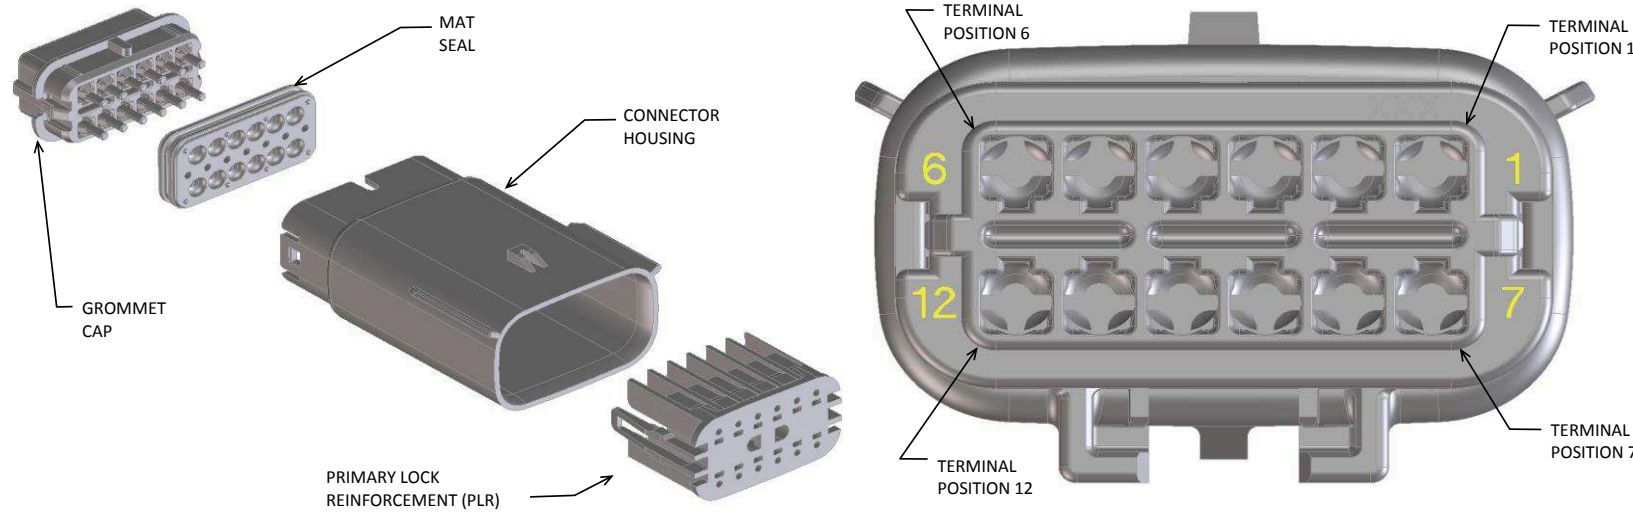

MX150 2X6 BLADE SEALED ASSY MAT SEAL
BOM AND PIN OUT SHEET

ABBREVIATION	DESCRIPTION	COLOR	MATERIAL
A-BLK	HOUSING, KEYING OPTION A	BLACK	SPS/NYLON GF20
B-LG	HOUSING, KEYING OPTION B	LIGHT GRAY	SPS/NYLON GF20
C-BR	HOUSING, KEYING OPTION C	BROWN	SPS/NYLON GF20
D-GR	HOUSING, KEYING OPTION D	GREEN	SPS/NYLON GF20
A-YL	HOUSING, KEYING OPTION A	YELLOW	SPS/NYLON GF20
C-DG	HOUSING, KEYING OPTION C	DARK GRAY	SPS/NYLON GF20
D-SG	HOUSING, KEYING OPTION D	STONE GRAY	SPS/NYLON GF20
GCP	GROMMET CAP (PLUGGED)	BLACK	SPS/NYLON GF20
PLR	PLR	NATURAL	SPS/NYLON GF20
M-R	MAT SEAL	RUST RED	INHERENTLY LUBRICATED SILICONE
M-B	MAT SEAL	ROYAL BLUE	INHERENTLY LUBRICATED SILICONE

FOR ADDITIONAL INFORMATION SEE SD-33482-0001