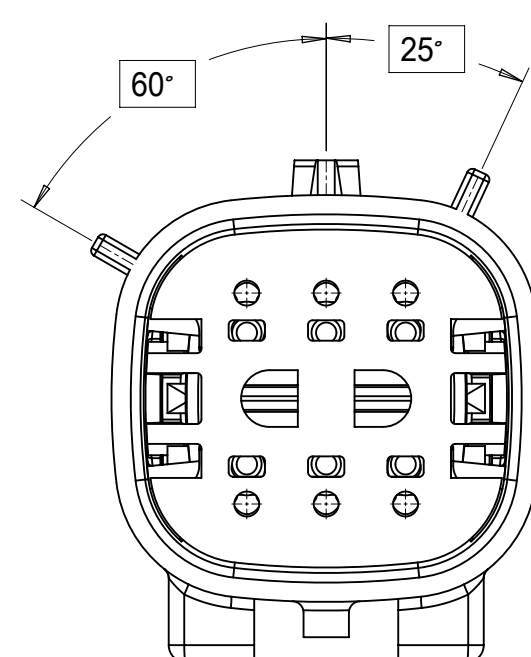

2X10 - STANDARD (STD)

2X10 - UL V0*

UL V0 UNIQUE FEATURE

Partial1
SCALE 10:1

* MINOR GEOMETRY CHANGE THAN STANDARD CONFIGURATION.
SEE NOTE 2a FOR MORE INFORMATION

SYMBOLS	THIS DRAWING CONTAINS INFORMATION THAT IS PROPRIETARY TO MOLEX ELECTRONIC TECHNOLOGIES, LLC AND SHOULD NOT BE USED WITHOUT WRITTEN PERMISSION		CURRENT REV DESC:				
	DIMENSION UNITS	SCALE					
▽ = 0	mm	1.5:1	GENERAL TOLERANCES (UNLESS SPECIFIED)		INITIAL REVISION:		
▽ = 0	ANGULAR TOL ± 1.0°		4 PLACES ±		DRWN: APROFFITT 2014/04/28		
▽ = 0	3 PLACES ±		2 PLACES ± 0.1		APPR: VKOSHY 2014/05/14		
▽ = 0	1 PLACE ± 0.2		0 PLACES ±		DRAFT WHERE APPLICABLE MUST REMAIN WITHIN DIMENSIONS		
▽ = 0	THIRD ANGLE PROJECTION		DRAWING		SERIES		
▽ = 0	A1-SIZE		33482		MATERIAL NUMBER		
					CUSTOMER		SHEET NUMBER
					GENERAL MARKET		2 OF 11

DOCUMENT NUMBER			DOC TYPE	DOC PART	REVISION
SD-33482-0001			PSD	001	E2

SHEET DESCRIPTION
KEY CONFIGURATIONS

2X2

KEY A

KEY B

KEY C

KEY D

2X3

KEY A

KEY B

KEY C

KEY D

2X4

KEY A

KEY B

KEY C