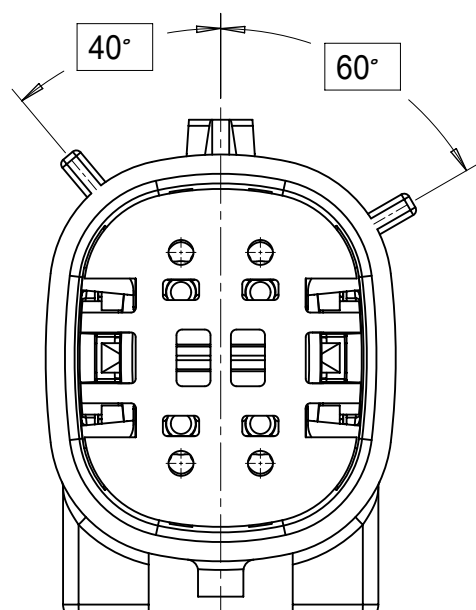

SHEET DESCRIPTION
KEY CONFIGURATIONS

2X2

KEY B

2X3

2X4

THIS DRAWING CONTAINS INFORMATION THAT IS PROPRIETARY TO MOLEX ELECTRONIC TECHNOLOGIES, LLC AND SHOULD NOT BE USED WITHOUT WRITTEN PERMISSION

SYMBOLS	DIMENSION UNITS	SCALE
	mm	3:1
	GENERAL TOLERANCES (UNLESS SPECIFIED)	
	ANGULAR TOL ± 1.0°	
	4 PLACES ±	
	3 PLACES ±	
	2 PLACES ± 0.1	
	1 PLACE ± 0.2	
	0 PLACES ±	
	DRAFT WHERE APPLICABLE MUST REMAIN WITHIN DIMENSIONS	

CURRENT REV DESC:		
EC NO:	171650	
DRWN:	PMANJUNATHAC	2018/01/03
CHK'D:	MVANSLAMBROU	2018/02/16
APPR:	MVANSLAMBROU	2018/02/16
INITIAL REVISION:		
DRWN:	APROFFITT	2014/04/28
APPR:	VKOSHY	2014/05/14
THIRD ANGLE PROJECTION	DRAWING	SERIES
	A1-SIZE	33482

molex		
MX150 BLADE DUAL ROW SEALED ASSEMBLY MAT SEAL		
PRODUCT CUSTOMER DRAWING		
DOCUMENT NUMBER	DOC TYPE	DOC PART
SD-33482-0001	PSD	001
MATERIAL NUMBER	CUSTOMER	SHEET NUMBER
	GENERAL MARKET	3 OF 11