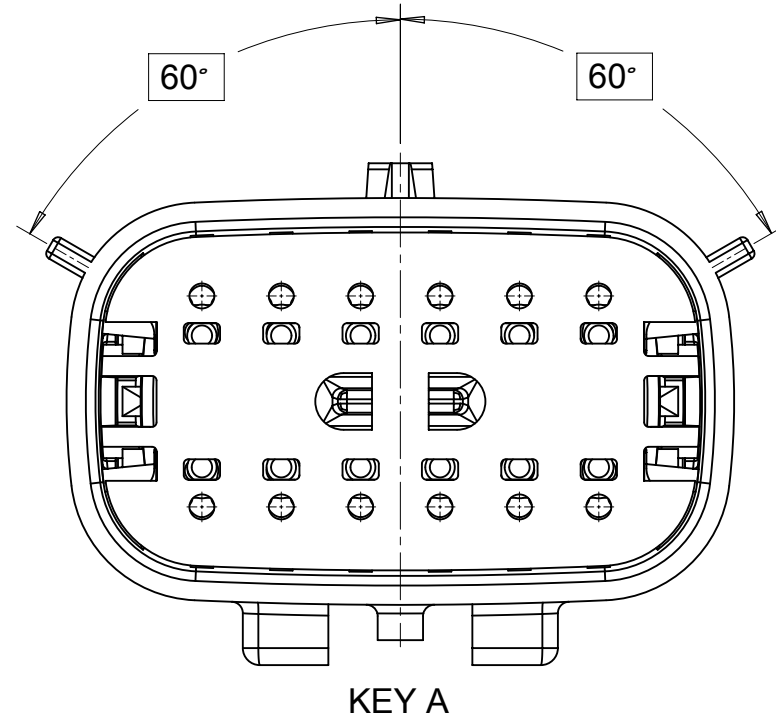

SHEET DESCRIPTION
KEY CONFIGURATIONS CONT.

2X6