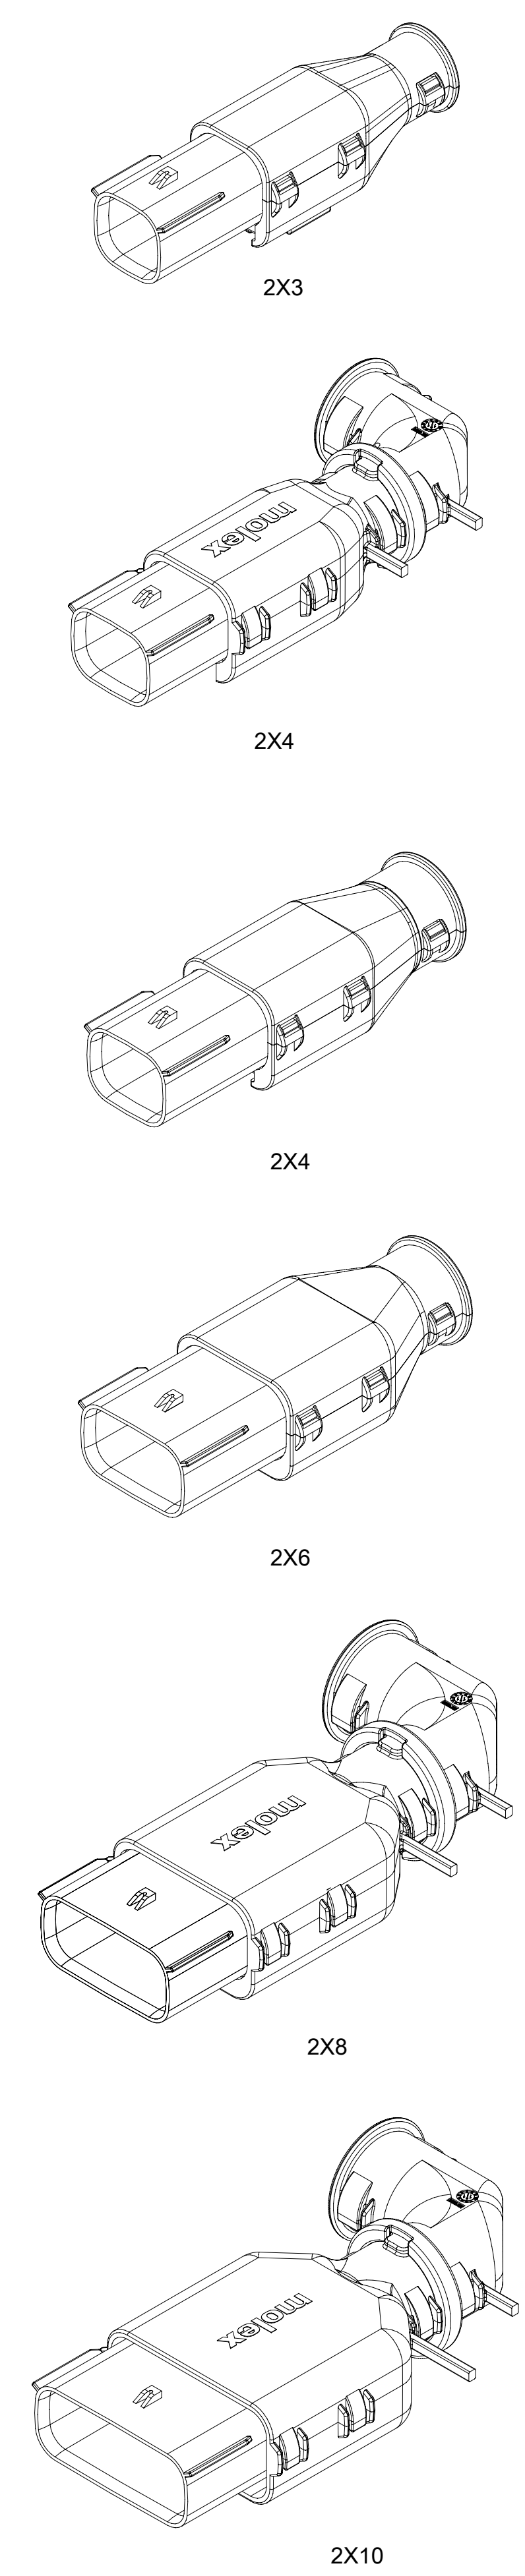

SHEET DESCRIPTION
BACKSHELL NOTES

BACKSHELL NOTES: VALID UNLESS OTHERWISE SPECIFIED

1. GENERAL:

a. APPLICATION SPECIFICATION SEE: AS-34951-001

- -DESIGNED TO MATE WITH BLADE SEALED ASSEMBLY SPECIFIED IN MOLEX DRAWING SD-33482-0001.
- -SYSTEM TO BE USED WITH WIRE WITHIN DIAMETER RANGE OF 1.2mm TO 2.69mm.
- -COMPONENTS ARE OPTIONAL AND MUST BE PURCHASED SEPERATELY.
- -DESIGN IS OWNED BY SCHLEMMER FOR SCHLEMMER BACKSHELL.
- -DESIGN IS OWNED BY MOLEX FOR MOLEX BACKSHELL.
- -90° ADAPTOR DESIGN IS OWNED BY MOLEX.
- -FOR ADDITIONAL INFORMATION SEE THE BACKSHELL COMPONENT DRAWING SD-34950-0001.