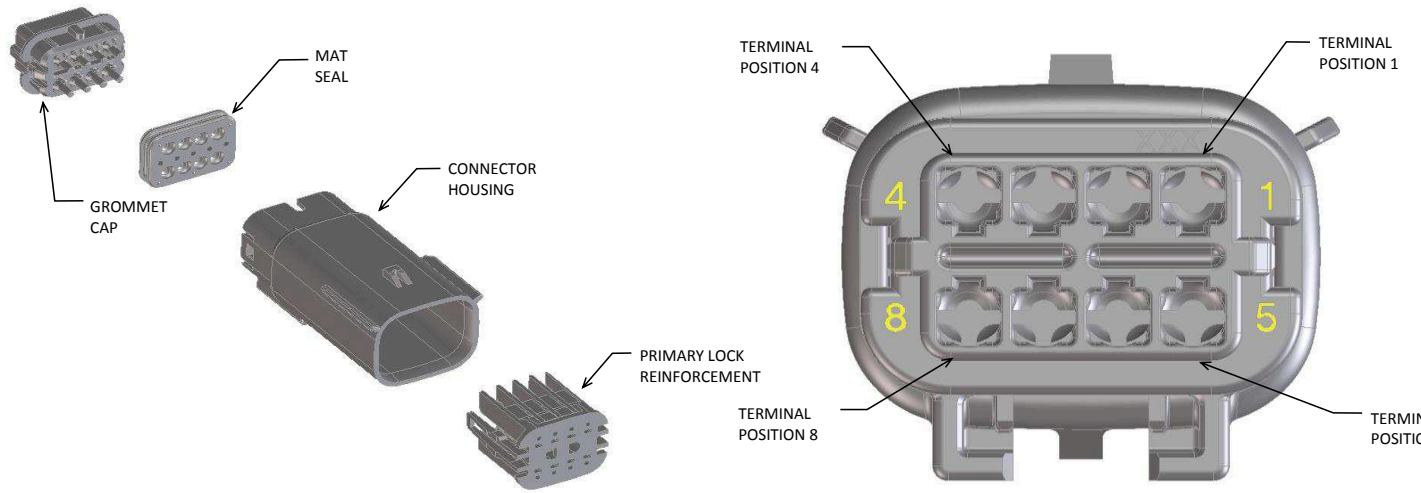

MX150 2X4 BLADE SEALED ASSEMBLY MAT SEAL
BOM AND PIN OUT SHEET

ABBREVIATION	DESCRIPTION	COLOR	MATERIAL
A-BLK	HOUSING, KEYING OPTION A	BLACK	SPS/NYLON GF20
B-LG	HOUSING, KEYING OPTION B	LIGHT GRAY	SPS/NYLON GF20
C-BR	HOUSING, KEYING OPTION C	BROWN	SPS/NYLON GF20
D-GR	HOUSING, KEYING OPTION D	GREEN	SPS/NYLON GF20
C-DG	HOUSING, KEYING OPTION C	DARK GRAY	SPS/NYLON GF20
D-SG	HOUSING, KEYING OPTION D	STONE GRAY	SPS/NYLON GF20
A-YW	HOUSING, KEYING OPTION A	YELLOW	SPS/NYLON GF20
GCP	GROMMET CAP (PLUGGED)	BLACK	SPS/NYLON GF20
GCO	GROMMET CAP (OPEN)	BLACK	SPS/NYLON GF20
PLR	PLR	NATURAL	SPS/NYLON GF20
M-R	MAT SEAL	RUST RED	INHERENTLY LUBRICATED SILICONE
M-B	MAT SEAL	ROYAL BLUE	INHERENTLY LUBRICATED SILICONE

FOR ADDITIONAL INFORMATION SEE SD-33482-0001