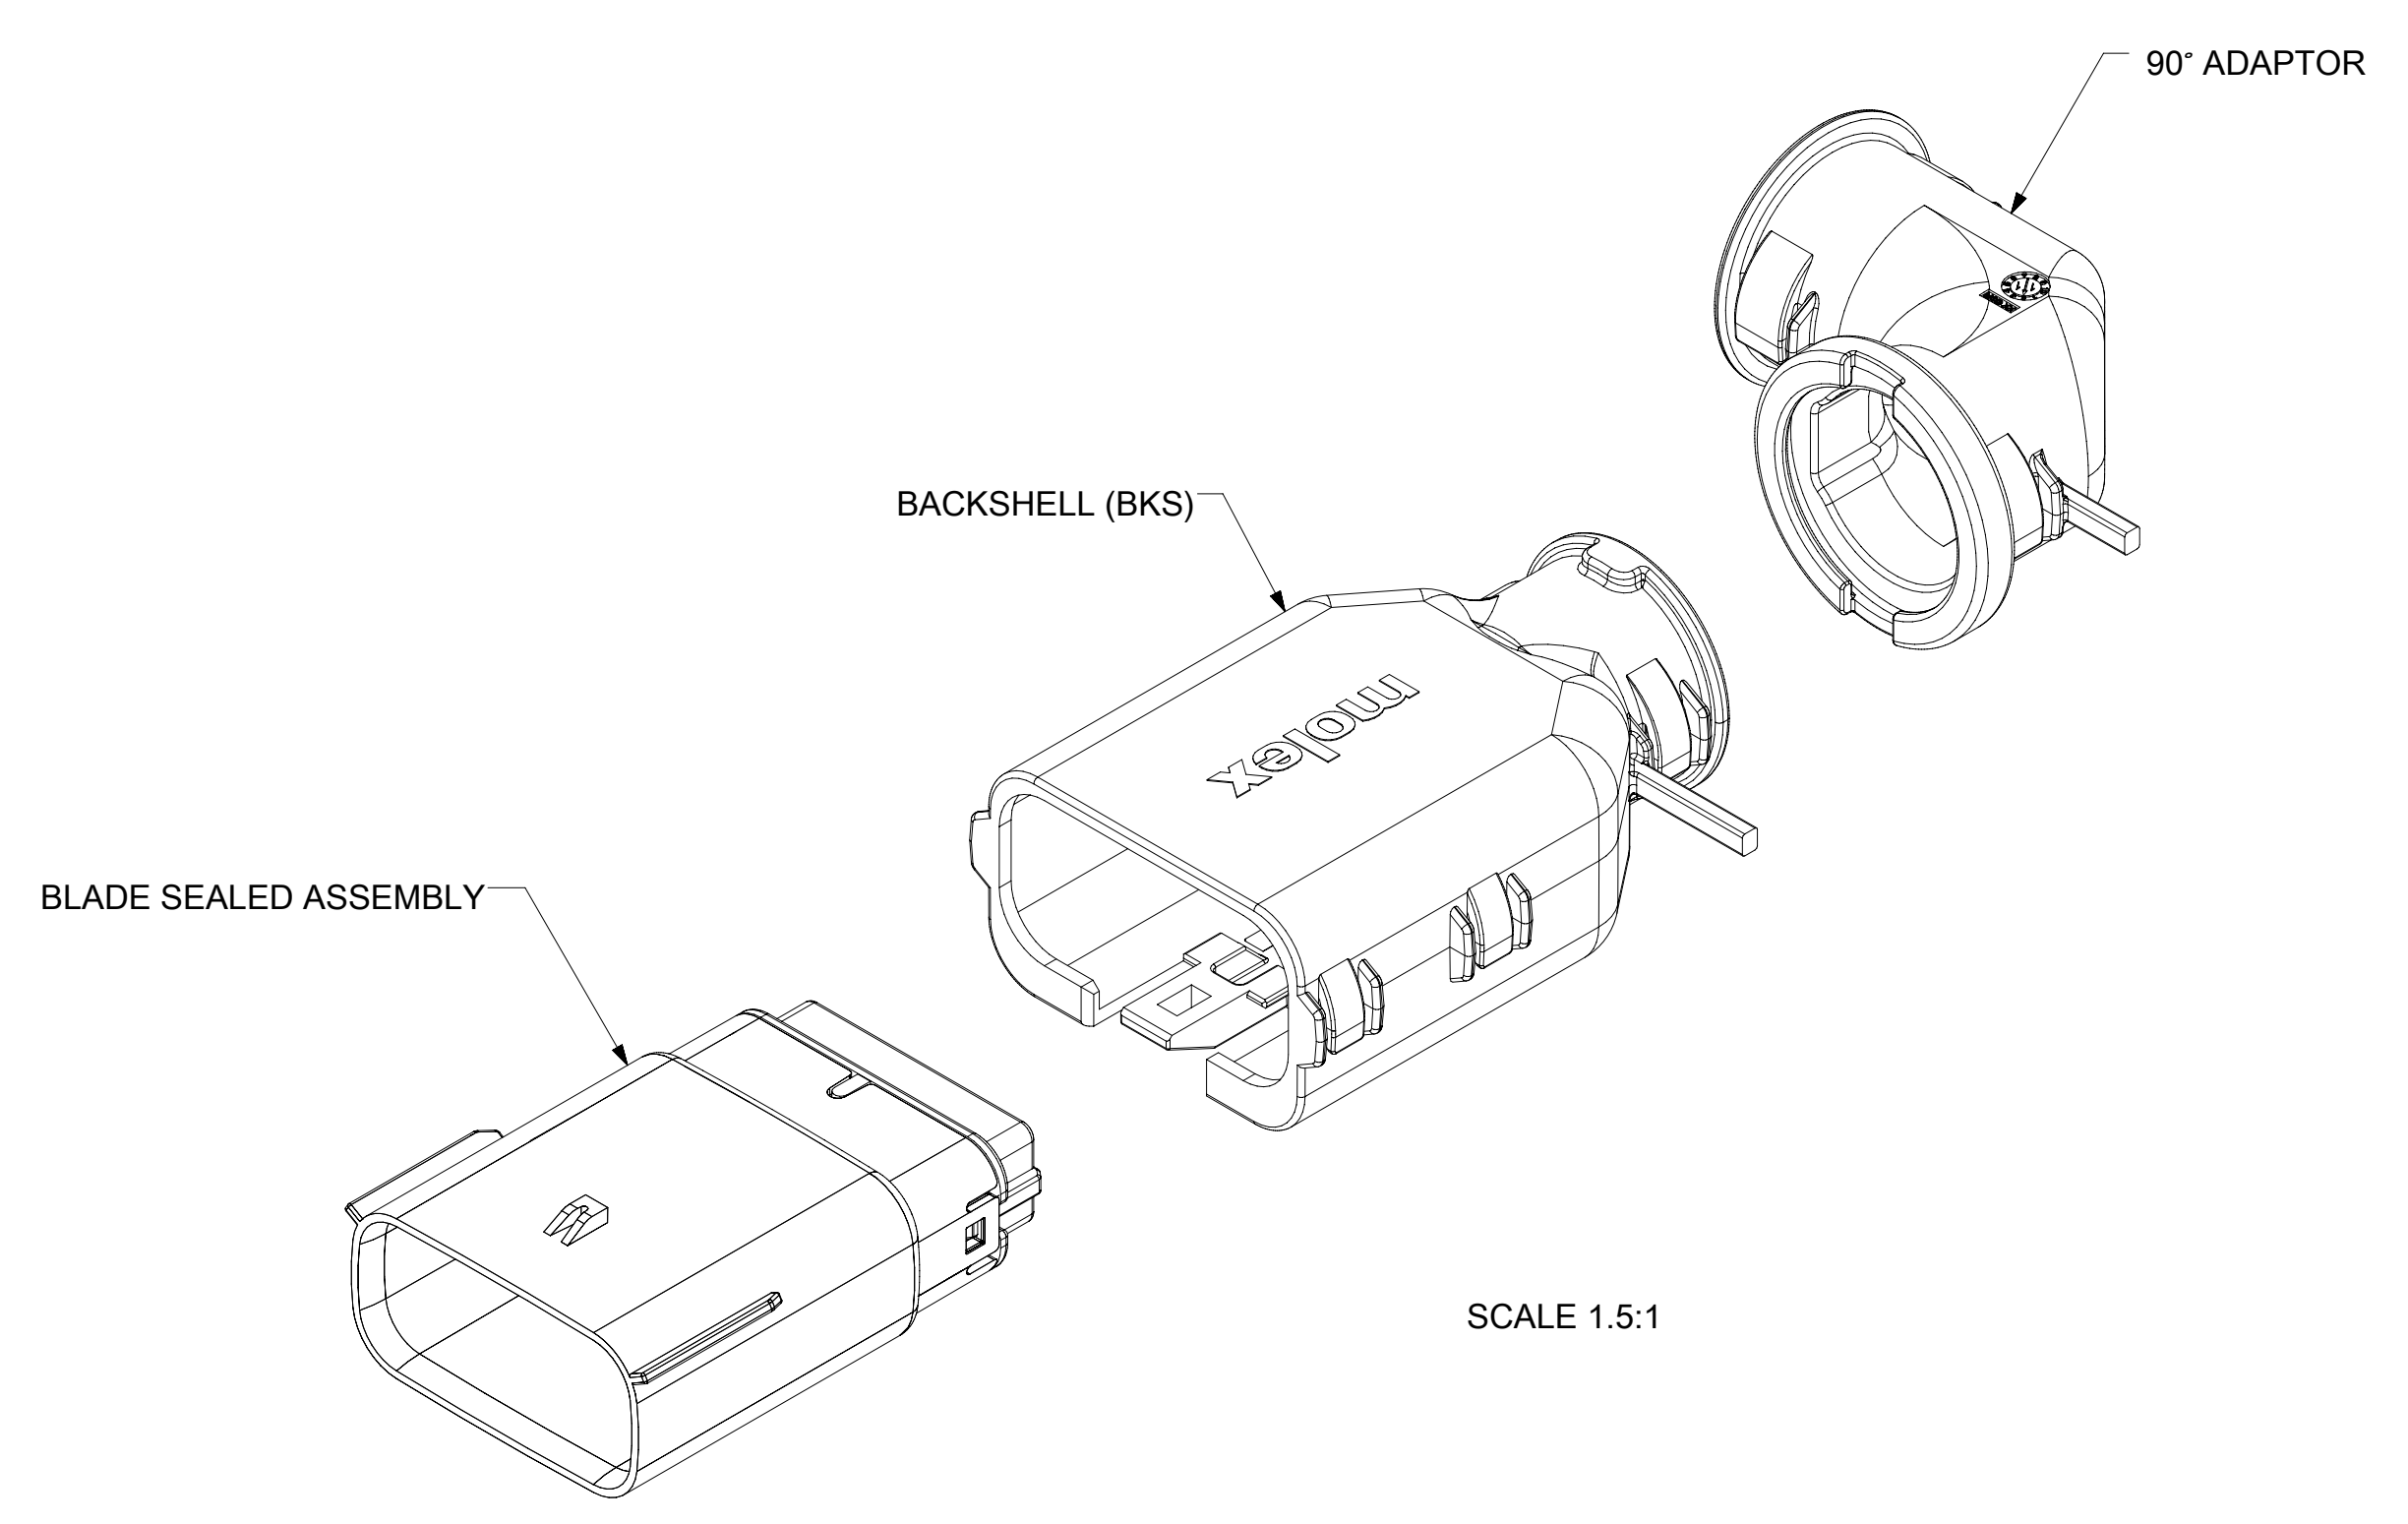

BACKSHELL CUSTOMER MODEL NUMBER LEGEND

34950-XXXX

CUSTOMER MODEL COMPONENTS

- 0 - SCHLEMMER BACKSHELL ONLY
- 1 - SCHLEMMER BACKSHELL & MX150 HOUSING KEY A ASSEMBLY
- 2 - SCHLEMMER BACKSHELL & MX150 HOUSING KEY B ASSEMBLY
- 3 - SCHLEMMER BACKSHELL & MX150 HOUSING KEY C ASSEMBLY
- 4 - SCHLEMMER BACKSHELL & MX150 HOUSING KEY D ASSEMBLY
- 5 - MOLEX BACKSHELL ONLY
- 6 - MOLEX BACKSHELL & MX150 HOUSING KEY A ASSEMBLY
- 7 - MOLEX BACKSHELL & MX150 HOUSING KEY B ASSEMBLY
- 8 - MOLEX BACKSHELL & MX150 HOUSING KEY C ASSEMBLY
- 9 - MOLEX BACKSHELL & MX150 HOUSING KEY D ASSEMBLY

BACKSHELL FEATURES

- 1 - WITH RIBS
- 2 - WITHOUT RIBS
- 3 - 90° ADAPTOR

MX150 CIRCUIT SIZE 04, 06, 08, 12, 16, 20