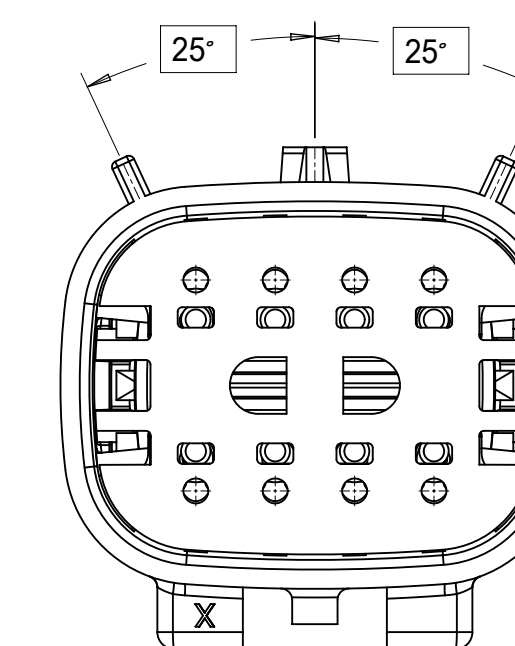

KEY A

KEY B

KEY C

KEY D

2X4

KEY A

KEY B

KEY C

KEY D

THIS DRAWING CONTAINS INFORMATION THAT IS PROPRIETARY TO MOLEX ELECTRONIC TECHNOLOGIES, LLC AND SHOULD NOT BE USED WITHOUT WRITTEN PERMISSION

SYMBOLS	DIMENSION UNITS	SCALE
	mm	3:1
	GENERAL TOLERANCES (UNLESS SPECIFIED)	
	ANGULAR TOL ± 1.0°	
	4 PLACES ±	
	3 PLACES ±	
	2 PLACES ± 0.1	
	1 PLACE ± 0.2	
	0 PLACES ±	
	DRAFT WHERE APPLICABLE MUST REMAIN WITHIN DIMENSIONS	