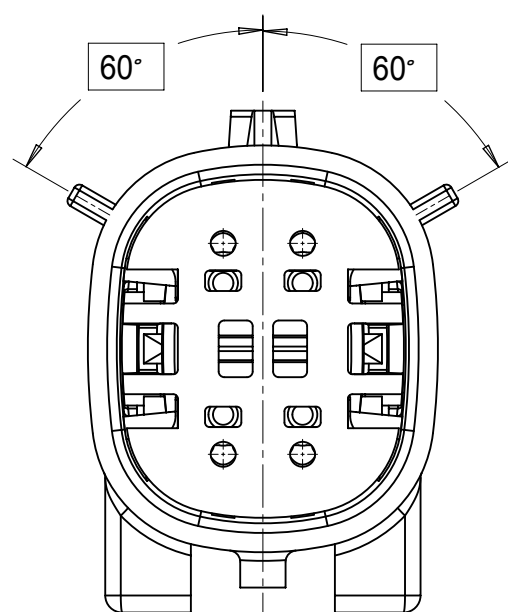

SHEET DESCRIPTION
KEY CONFIGURATIONS

2X2

KEY A