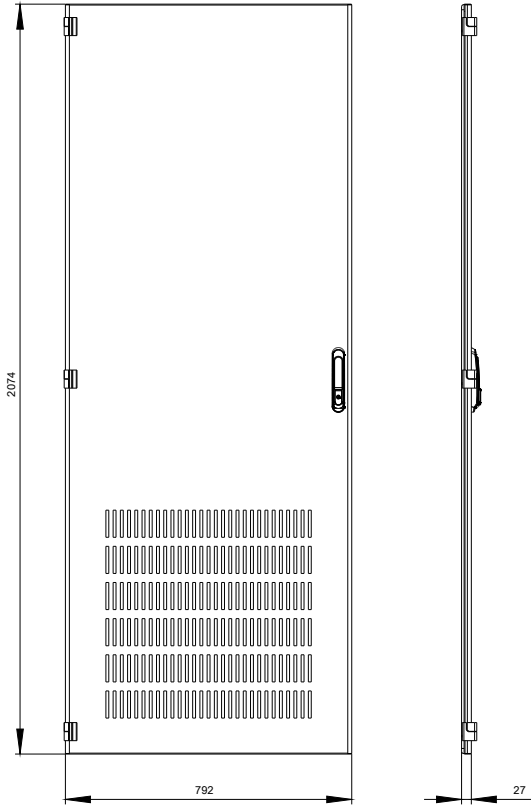

Information- and Downloadcenter (Catalogs, Brochures,...)

<http://www.siemens.com/lowvoltage/catalogs>

Industry Mall (Online ordering system)

<https://eb.automation.siemens.com/mall/en/WW/Catalog/Product/8MF12802UT151BA2>

Service&Support (Manuals, Certificates, Characteristics, FAQs,...)

<http://support.automation.siemens.com/WW/view/en/8MF12802UT151BA2/all>

Image database (product images, 2D dimension drawings, 3D models, device circuit diagrams, ...)

<http://www.automation.siemens.com/bilddb/cax_en.aspx?mfb=8MF12802UT151BA2>

CAX-Online-Generator

<http://www.siemens.com/cax>

Tender specifications

<http://ausschreibungstexte.siemens.com/tiplv>