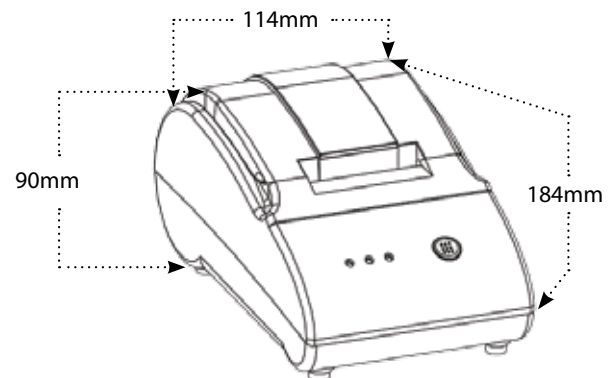

ATP Highlights:

Direct access to the print roll makes changing printer paper a simple procedure.

LED indicators let you know when the paper has run out and needs to be replaced.

Multi-lingual text support provides up to 26 international language character sets.

Selectable baud rates for increased flexibility for greater compatibility with other devices.

For quick and easy printing, the Adam ATP is the right choice.

Features

- Interface capabilities: serial port
- Support for up to 26 international character sets
- Print size 24 x 24 dot
- Column size 384 dots per line
- Print speed 50mm / sec
- LED indicators to show power, error and when out of paper
- 57.5mm paper width
- Selectable baud rates

Technical Specifications

Accessories

No. 3126011263 Thermal paper

No. 3126011281 Thermal paper (10pk)

Model	ATP Thermal Printer
Power Supply	External power adapter 110/220 VAC - 8.5 VDC OUT
Baud Rates	Selectable from 2400 to 115200
Data Bits	8
Parity	None
Operating Temperature	0°C to + 45°C
Housing	ABS plastic housing
Overall Dimensions (WxDxH)	114mm x 184mm x 90mm
Net Weight	0.76kg with paper roll installed

www.adamequipment.co.uk

ADAM