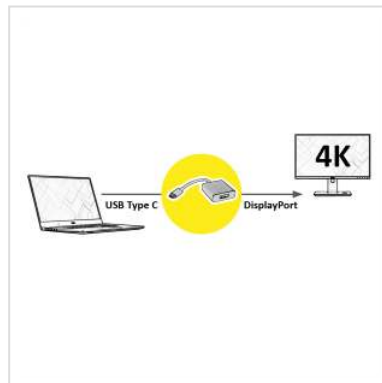

ROLINE Type C - DisplayPort Adapter, v1.2, M/F

Product No. 12.03.3220
Manufacturer ROLINE
Manufacturer No. 12.03.3220
EAN (single piece) 7611990141715

- USB 3.1 Type C to DisplayPort DP Cableadapter for Macbook
- Connect your MacBook with USB-C port to any DisplayPort DP display or projector
- This adapter allows you to mirror your MacBook display to your DisplayPort DP-enabled TV or display
- Portable design
- No power adapter required
- Connectors: DisplayPort Female and Type C Male
- Cable length: ca. 10 cm
- DisplayPort Version 1.2 allows increased resolutions, higher refresh rates, and greater color depth

Technical specifications

Manufacturer	ROLINE
Product group	Adapters, Terminators, Converters
Product type	USB-DisplayPort Adapter
Colour	silver

Length	0.1 m
Side 1 connection (PC)	Typ C Male
Side 2 connection (Peripherals)	DisplayPort Female
Side 1 Connector Type	USB Type C
Side 1 Connector Gender	Male
Side 2 Connector Type	DisplayPort
Side 2 Connector Gender	Female
Area of application	External
Technical particularity	DisplayPort Version 1.2