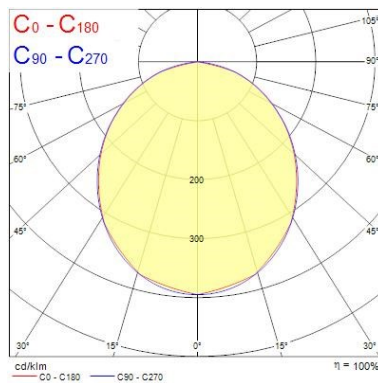

YourHome Spot IP65

YOURHOME SPOT 630LM 3-CCT DIM IP65 WH
0005252

Nominal Product Height (mm)	47
Cutout Dimensions (W x L in mm or Diameter in mm)	68-74
Weight (kg)	0.094

Packaging

Single packaging type	Carton
Product EAN number	5410288052526
Packaging single length / height (cm)	9.0
Packaging single width (cm)	5.5
Packaging single depth (cm)	9.0
DUN14 (inner)	25410288052520
Units per inner package	6
Packaging inner length / height (cm)	28.8
Packaging inner width (cm)	7.0
Packaging inner depth (cm)	19.0
DUN14 (outer)	15410288052523
Units per outer package	48
Packaging outer length / height (cm)	30.5
Packaging outer width (cm)	31.1
Packaging outer depth (cm)	41.3

Safety data

Optimal operating condition (°C)	-10-40
----------------------------------	--------

PHOTOMETRY

YourHome Spot IP65 YOURHOME SPOT 630LM 3-CCT DIM IP65 WH 0005252

Distance [m]	Cone diameter [m]		Illuminance [lx]
	C0 - C180 (Half beam angle: 102.6°)	C90 - C270 (Half beam angle: 102.2°)	
0.5	1.26 1.25	916 110 112	
1.0	2.52 2.50	229 57 25	
1.5	3.79 3.74	102 12 12	
2.0	5.05 4.99	57 7 7	
2.5	6.31 6.24	37 4 4	
3.0	7.57 7.49	28 3 3	

Distance [m]	Cone diameter [m]		Illuminance [lx]
	C0 - C180 (Half beam angle: 102.6°)	C90 - C270 (Half beam angle: 102.2°)	
0.5	1.26 1.26	1039 125 125	
1.0	2.52 2.51	260 31 31	
1.5	3.79 3.77	115 14 14	
2.0	5.05 5.03	65 8 8	
2.5	6.31 6.29	42 5 5	
3.0	7.57 7.54	29 3 3	