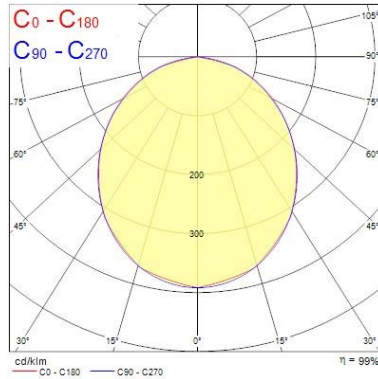

YourHome Spot IP65

YOURHOME SPOT 630LM 3-CCT DIM IP65 WH
0005252

Nominal Product Height (mm)	47
Cutout Dimensions (W x L in mm or Diameter in mm)	68-74
Weight (kg)	0.094

Packaging

Single packaging type	Carton
Product EAN number	5410288052526
Packaging single length / height (cm)	9.0
Packaging single width (cm)	5.5
Packaging single depth (cm)	9.0
DUN14 (inner)	25410288052520
Units per inner package	6
Packaging inner length / height (cm)	28.8
Packaging inner width (cm)	7.0
Packaging inner depth (cm)	19.0
DUN14 (outer)	15410288052523
Units per outer package	48
Packaging outer length / height (cm)	30.5
Packaging outer width (cm)	31.1
Packaging outer depth (cm)	41.3

Safety data

Optimal operating condition (°C)	-10-40
----------------------------------	--------

PHOTOMETRY

YourHome Spot IP65 YOURHOME SPOT 630LM 3-CCT DIM IP65 WH 0005252

Distance [m]	Cone diameter [m]		Illuminance [lx]
	C0 - C180 (Half beam angle: 102.6°)	C90 - C270 (Half beam angle: 102.2°)	
0.5	1.26 1.25	916 110 112	
1.0	2.52 2.50	229 57 25	
1.5	3.79 3.74	102 12 12	
2.0	5.05 4.99	57 7 7	
2.5	6.31 6.24	37 4 4	
3.0	7.57 7.49	28 3 3	

Distance [m]	Cone diameter [m]		Illuminance [lx]
	C0 - C180 (Half beam angle: 102.6°)	C90 - C270 (Half beam angle: 102.2°)	
0.5	1.26 1.26	1039 125 125	
1.0	2.52 2.51	260 31 31	
1.5	3.79 3.77	115 14 14	
2.0	5.05 5.03	65 8 8	
2.5	6.31 6.29	42 5 5	
3.0	7.57 7.54	29 3 3	