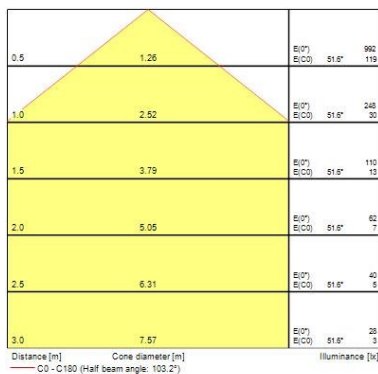

Lifetime data

Lifespan L70 B50	86000
Lifespan L80 B50	52000
Lifespan L90 B50	23000

Physical data

Housing colour	White
IP rating	IP65/20
IK rating	IK03
Diffuser finish	Diffuse
Diffuser material	Other
Nominal Product Length (mm)	87
Nominal Product Width (mm)	87

YourHome Spot IP65

YOURHOME SPOT 630LM 3-CCT DIM IP65 WH
0005252

Nominal Product Height (mm)	47
Cutout Dimensions (W x L in mm or Diameter in mm)	68-74
Weight (kg)	0.094

Packaging

Single packaging type	Carton
Product EAN number	5410288052526
Packaging single length / height (cm)	9.0
Packaging single width (cm)	5.5
Packaging single depth (cm)	9.0
DUN14 (inner)	25410288052520
Units per inner package	6
Packaging inner length / height (cm)	28.8
Packaging inner width (cm)	7.0
Packaging inner depth (cm)	19.0
DUN14 (outer)	15410288052523
Units per outer package	48
Packaging outer length / height (cm)	30.5
Packaging outer width (cm)	31.1
Packaging outer depth (cm)	41.3

Safety data

Optimal operating condition (°C)	-10-40
----------------------------------	--------

PHOTOMETRY

YourHome Spot IP65 YOURHOME SPOT 630LM 3-CCT DIM IP65 WH 0005252

Distance [m]	Cone diameter [m]		Illuminance [lx]
	C0 - C180 (Half beam angle: 102.6°)	C90 - C270 (Half beam angle: 102.2°)	
0.5	1.26 1.25	916 110 112	
1.0	2.52 2.50	229 57 25	
1.5	3.79 3.74	102 12 12	
2.0	5.05 4.99	57 7 7	
2.5	6.31 6.24	37 4 4	
3.0	7.57 7.49	28 3 3	

Distance [m]	Cone diameter [m]		Illuminance [lx]
	C0 - C180 (Half beam angle: 102.6°)	C90 - C270 (Half beam angle: 102.2°)	
0.5	1.26 1.26	1039 125 125	
1.0	2.52 2.51	260 31 31	
1.5	3.79 3.77	115 14 14	
2.0	5.05 5.03	65 8 8	
2.5	6.31 6.29	42 5 5	
3.0	7.57 7.54	29 3 3	