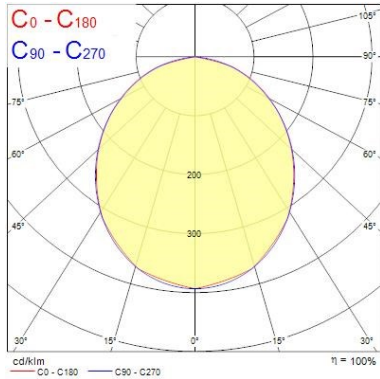

YourHome Spot IP65

YOURHOME SPOT 630LM 3-CCT DIM IP65 WH
0005252

Nominal Product Height (mm)	47
Cutout Dimensions (W x L in mm or Diameter in mm)	68-74
Weight (kg)	0.094

Packaging

Single packaging type	Carton
Product EAN number	5410288052526
Packaging single length / height (cm)	9.0
Packaging single width (cm)	5.5
Packaging single depth (cm)	9.0
DUN14 (inner)	25410288052520
Units per inner package	6
Packaging inner length / height (cm)	28.8
Packaging inner width (cm)	7.0
Packaging inner depth (cm)	19.0
DUN14 (outer)	15410288052523
Units per outer package	48
Packaging outer length / height (cm)	30.5
Packaging outer width (cm)	31.1
Packaging outer depth (cm)	41.3

Safety data

Optimal operating condition (°C)	-10-40
----------------------------------	--------

PHOTOMETRY

YourHome Spot IP65 YOURHOME SPOT 630LM 3-CCT DIM IP65 WH 0005252

Distance [m]	Cone diameter [m]		Illuminance [lx]
	C0 - C180 (Half beam angle: 102.6°)	C90 - C270 (Half beam angle: 102.2°)	
0.5	1.26 1.25	916 110 112	
1.0	2.52 2.50	229 57 25	
1.5	3.79 3.74	102 12 12	
2.0	5.05 4.99	57 7 7	
2.5	6.31 6.24	37 4 4	
3.0	7.57 7.49	28 3 3	

Distance [m]	Cone diameter [m]		Illuminance [lx]
	C0 - C180 (Half beam angle: 102.6°)	C90 - C270 (Half beam angle: 102.2°)	
0.5	1.26 1.26	1039 125 125	
1.0	2.52 2.51	260 31 31	
1.5	3.79 3.77	115 14 14	
2.0	5.05 5.03	65 8 8	
2.5	6.31 6.29	42 5 5	
3.0	7.57 7.54	29 3 3	