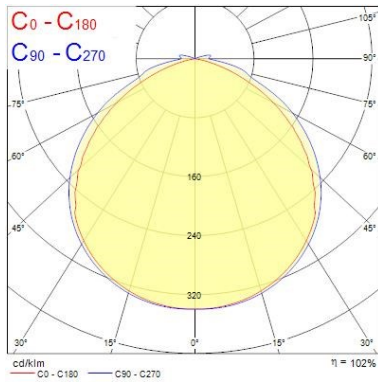

START Flex Low Output

START Flex IP65 840 2750lm
0068128

Packaging single depth (cm)	3.0
DUN14 (outer)	15410288681280
Units per outer package	20
Packaging outer length / height (cm)	49.0
Packaging outer width (cm)	34.0
Packaging outer depth (cm)	24.0

Safety data

Optimal operating condition (°C)	-20-40

PHOTOMETRY

Distance [m]	Cone diameter [m]	E₀ [lx]	E₁₀ [lx]	E₃₀ [lx]
0.5	1.59	724	84	75
	1.36	87.9*	14	19
1.0	3.19	161	14	19
	2.72	87.9*	14	19
1.5	4.78	80	8	9
	4.08	87.9*	14	19
2.0	6.38	46	4	5
	5.45	87.9*	14	19
2.5	7.97	29	2	3
	6.81	87.9*	14	19
3.0	9.56	20	1	2
	8.17	87.9*	14	19

Distance [m]   Cone diameter [m]   Illuminance [lx]

— C0 - C180 (Half beam angle: 107.4°)
— C90 - C270 (Half beam angle: 115.8°)

TECHNICAL DRAWINGS