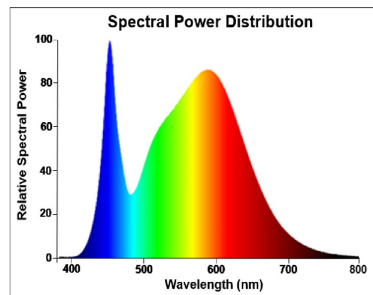

START Flex Low Output

START Flex IP65 840 2750lm
0068128

Packaging single depth (cm)	3.0
DUN14 (outer)	15410288681280
Units per outer package	20
Packaging outer length / height (cm)	49.0
Packaging outer width (cm)	34.0
Packaging outer depth (cm)	24.0

Safety data

Optimal operating condition (°C)	-20-40

PHOTOMETRY

Distance [m]	Cone diameter [m]	E₀ [lx]	E₁₀ [lx]	E₃₀ [lx]
0.5	1.59	724	84	75
	1.36	87.9*	14	19
1.0	3.19	161	14	19
	2.72	87.9*	14	19
1.5	4.78	80	8	9
	4.08	87.9*	14	19
2.0	6.38	46	4	5
	5.45	87.9*	14	19
2.5	7.97	29	2	3
	6.81	87.9*	14	19
3.0	9.56	20	1	2
	8.17	87.9*	14	19

Distance [m]   Cone diameter [m]   Illuminance [lx]

— C0 - C180 (Half beam angle: 107.4°)
— C90 - C270 (Half beam angle: 115.8°)

TECHNICAL DRAWINGS