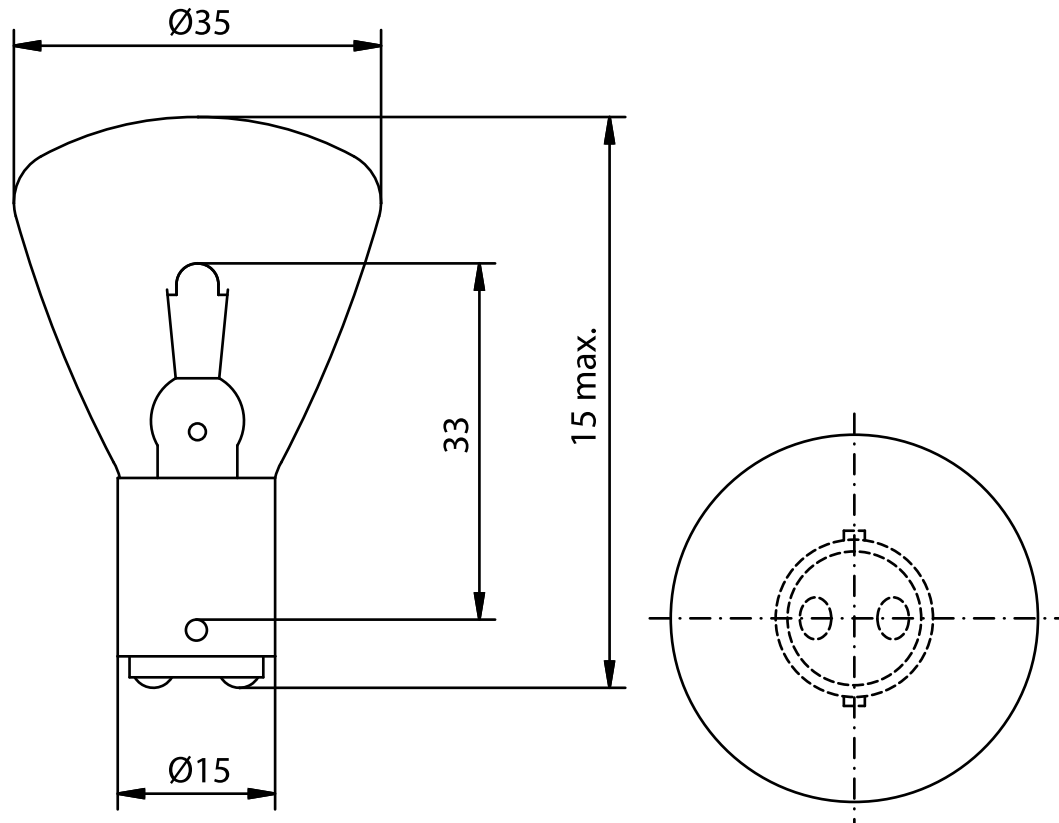

INDUSTRIAL SPECIALTY LIGHTING

Industrial Marine - Datasheet

MARINE LAMPS - 12V 35W BA15D

PRODUCT NUMBER	304842008	[]	Tol.
VOLTAGE	12	V	
WATTAGE	35	W	
LUMEN OUTPUT	480	LM	
LUMEN PRO WATT	13.7	LM/W	
AVERAGE LIFE	1000	H	
BASE	BA15D	/	
REMARKS			
BRAND	DR. FISCHER		