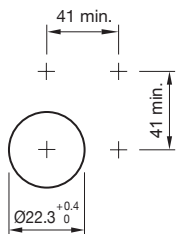

Data sheet Actuator.

Part No.: 45-2530.1920.000

Technical data

Design	raised
Front dimension	Ø 40 mm
Lens illumination	non illuminative
Lens colour	Red
Lens shape	mushroom-head
Lens material	Plastic
Lens optics	opaque
Front bezel colour	Black
Front bezel material	Plastic
Housing colour	Black
Housing material	Plastic
Weight	0.028 kg
IP front protection	IP66, IP67, IP69K
Switching action	Maintained
Switching system	Slow-make switching element
Operating temperature	- 25 °C ... + 70 °C
Climate resistance	During operation according to IEC 60721: 3K6, 3C3, 3S2, 3M6
Mechanical lifetime	500 000 cycles of operation

Dimensions

Mounting cut-outs

Wiring diagrams