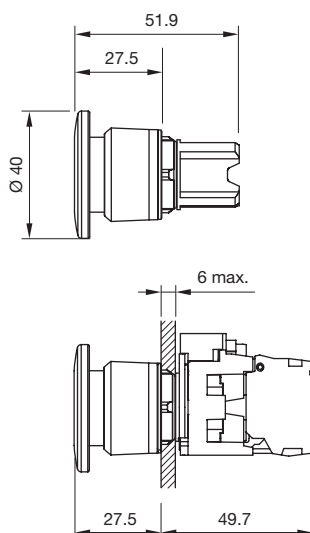

Data sheet Actuator.

Part No.: 45-2530.1920.000

Technical data

Design	raised
Front dimension	Ø 40 mm
Lens illumination	non illuminative
Lens colour	Red
Lens shape	mushroom-head
Lens material	Plastic
Lens optics	opaque
Front bezel colour	Black
Front bezel material	Plastic
Housing colour	Black
Housing material	Plastic
Weight	0.028 kg
IP front protection	IP66, IP67, IP69K
Switching action	Maintained
Switching system	Slow-make switching element
Operating temperature	- 25 °C ... + 70 °C
Climate resistance	During operation according to IEC 60721: 3K6, 3C3, 3S2, 3M6
Mechanical lifetime	500 000 cycles of operation

Dimensions

Mounting cut-outs

Wiring diagrams