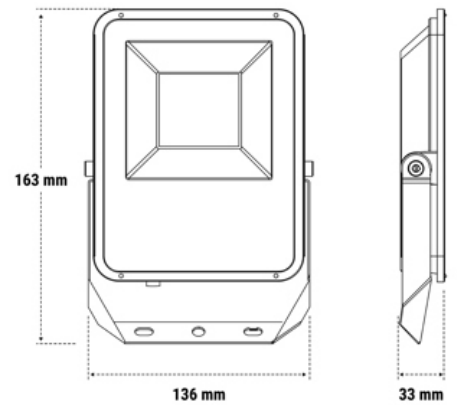

## Technical specifications

|                            |                                 |
|----------------------------|---------------------------------|
| Absorbed Power             | <b>30 W</b>                     |
| Supply voltage type        | <b>AC</b>                       |
| Nominal voltage (AC)       | <b>230 Vac</b>                  |
| Ambient temperature (min)  | <b>-20 °C</b>                   |
| Ambient temperature (max)  | <b>40 °C</b>                    |
| Insulation class           | <b>I</b>                        |
| CCT light tone             | <b>4000 K</b>                   |
| Photobiological risk       | <b>RG0</b>                      |
| CRI color rendering        | <b>&gt;80</b>                   |
| Ballast                    | <b>For constant current LED</b> |
| Efficiency                 | <b>100 lm/W</b>                 |
| Frequency (max)            | <b>60 Hz</b>                    |
| Frequency (min)            | <b>50 Hz</b>                    |
| Glow wire strength         | <b>960 °C - 30s.</b>            |
| Luminaire flux             | <b>3000 lm</b>                  |
| Luminous flux L70B50       | <b>50000 h</b>                  |
| Voltage supply range (max) | <b>253 V</b>                    |
| Voltage supply range (min) | <b>207 V</b>                    |

## Mechanical specifications

|                     |                           |
|---------------------|---------------------------|
| Height              | <b>33 mm</b>              |
| Length              | <b>163 mm</b>             |
| Width               | <b>136 mm</b>             |
| Weight              | <b>0.45 Kg</b>            |
| Body material       | <b>Die-cast aluminium</b> |
| Colour housing      | <b>Black</b>              |
| Reflector material  | <b>Polycarbonate</b>      |
| Protection grade IP | <b>IP66</b>               |
| Protection grade IK | <b>IK07</b>               |