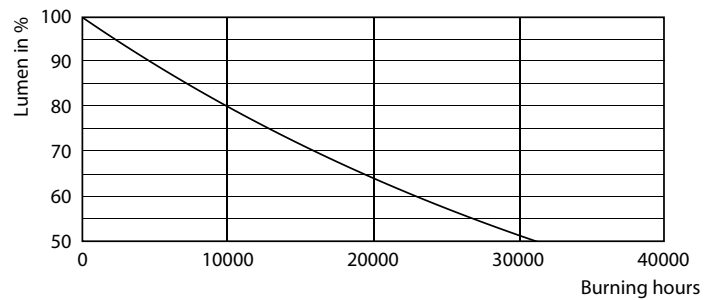

Abmessungsskizzen

Product	D	C
CorePro LED Stick ND 9.5-75W T38 E27 840	37,2 mm	114,3 mm

Photometrische Daten

Spectral Power Distribution Colour - CorePro LED Stick ND 9.5-75W T38 E27 840

General uniform lighting - CorePro LED Stick ND 9.5-75W T38 E27 840

CorePro Kunststoff-LED-Speziellampen

Photometrische Daten

Light Distribution Diagram - CorePro LED Stick ND 9.5-75W T38 E27 840

Lebensdauer

Life Expectancy Diagram - CorePro LED Stick ND 9.5-75W T38 E27 840