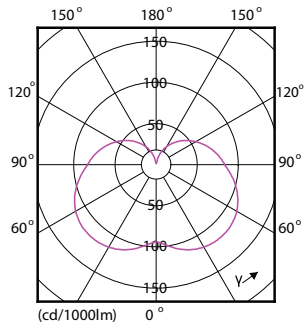

Abmessungsskizzen

Product	D	C
CorePro LED Stick ND 9.5-75W T38 E27 840	37,2 mm	114,3 mm

Photometrische Daten

Spectral Power Distribution Colour - CorePro LED Stick ND 9.5-75W T38 E27 840

General uniform lighting - CorePro LED Stick ND 9.5-75W T38 E27 840

CorePro Kunststoff-LED-Speziellampen

Photometrische Daten

Light Distribution Diagram - CorePro LED Stick ND 9.5-75W T38 E27 840

Lebensdauer

Life Expectancy Diagram - CorePro LED Stick ND 9.5-75W T38 E27 840