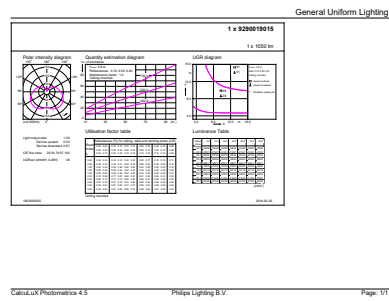

Abmessungsskizzen

Product	D	C
CorePro LED Stick ND 9.5-75W T38 E27 840	37,2 mm	114,3 mm

Photometrische Daten

Spectral Power Distribution Colour - CorePro LED Stick ND 9.5-75W T38 E27 840

General uniform lighting - CorePro LED Stick ND 9.5-75W T38 E27 840

CorePro Kunststoff-LED-Speziellampen

Photometrische Daten

Light Distribution Diagram - CorePro LED Stick ND 9.5-75W T38 E27 840

Lebensdauer

Life Expectancy Diagram - CorePro LED Stick ND 9.5-75W T38 E27 840