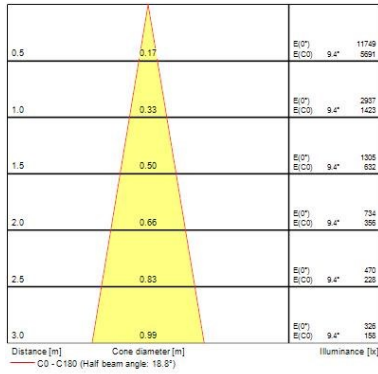

Ludospot 50 Housings

LUDOSPOT 50 HOUSING ROUND 90MM FIXED IP44 WHT

0005307

TECHNICAL DRAWINGS