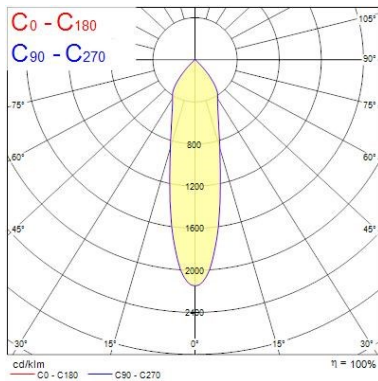

Ludospot 50 Housings

LUDOSPOT 50 HOUSING ROUND 90MM FIXED IP44 WHT

0005307

TECHNICAL DRAWINGS