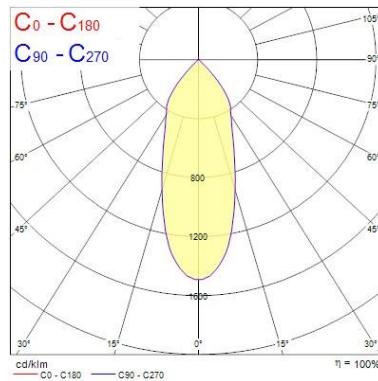

Ludospot 50 Housings

LUDOSPOT 50 HOUSING ROUND 90MM FIXED IP44 WHT

0005307

TECHNICAL DRAWINGS