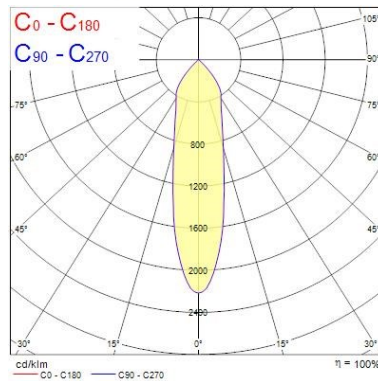

Ludospot 50 Housings

LUDOSPOT 50 HOUSING ROUND 90MM FIXED IP44 WHT

0005307

TECHNICAL DRAWINGS