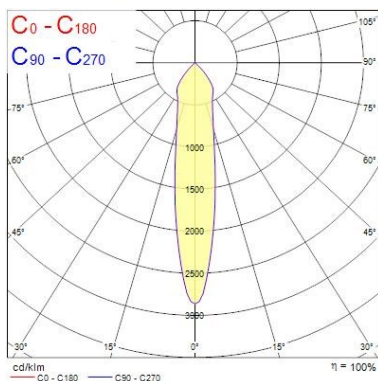

Ludospot 50 Housings

LUDOSPOT 50 HOUSING ROUND 90MM FIXED IP44 WHT
0005307

Product EAN number	5410288053073
Packaging single length / height (cm)	9.5
Packaging single width (cm)	9.5
Packaging single depth (cm)	4.5
DUN14 (outer)	15410288053070
Units per outer package	50
Packaging outer length / height (cm)	50.0
Packaging outer width (cm)	20.5
Packaging outer depth (cm)	25.0

PHOTOMETRY