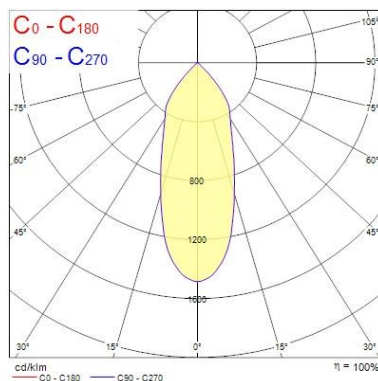

Ludospot 50 Housings

LUDOSPOT 50 HOUSING ROUND 90MM FIXED IP44 WHT
0005307

Product EAN number	5410288053073
Packaging single length / height (cm)	9.5
Packaging single width (cm)	9.5
Packaging single depth (cm)	4.5
DUN14 (outer)	15410288053070
Units per outer package	50
Packaging outer length / height (cm)	50.0
Packaging outer width (cm)	20.5
Packaging outer depth (cm)	25.0

PHOTOMETRY