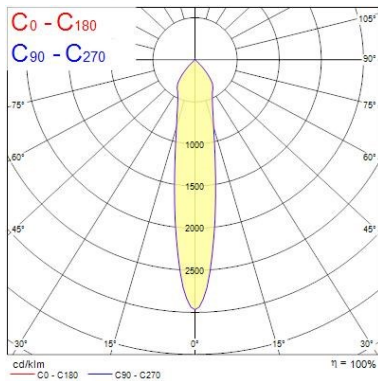

Ludospot 50 Housings

LUDOSPOT 50 HOUSING ROUND 90MM FIXED IP44 WHT

0005307

TECHNICAL DRAWINGS