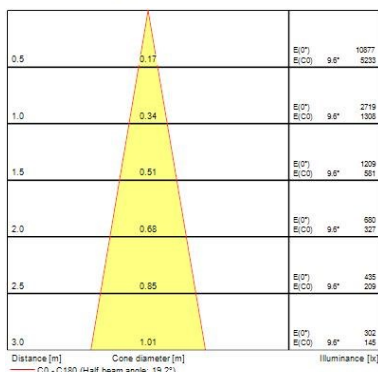

Ludospot 50 Housings

LUDOSPOT 50 HOUSING ROUND 90MM FIXED IP44 WHT
0005307

Product EAN number	5410288053073
Packaging single length / height (cm)	9.5
Packaging single width (cm)	9.5
Packaging single depth (cm)	4.5
DUN14 (outer)	15410288053070
Units per outer package	50
Packaging outer length / height (cm)	50.0
Packaging outer width (cm)	20.5
Packaging outer depth (cm)	25.0

PHOTOMETRY