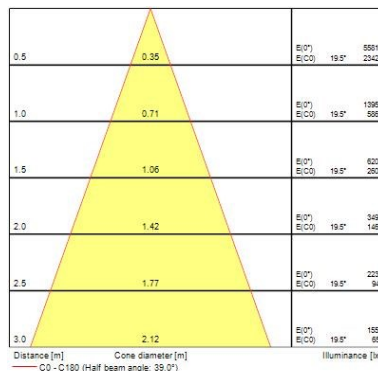

Ludospot 50 Housings

LUDOSPOT 50 HOUSING ROUND 90MM FIXED IP44 WHT
0005307

Product EAN number	5410288053073
Packaging single length / height (cm)	9.5
Packaging single width (cm)	9.5
Packaging single depth (cm)	4.5
DUN14 (outer)	15410288053070
Units per outer package	50
Packaging outer length / height (cm)	50.0
Packaging outer width (cm)	20.5
Packaging outer depth (cm)	25.0

PHOTOMETRY