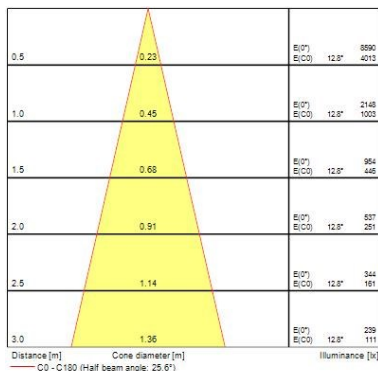

Ludospot 50 Housings

LUDOSPOT 50 HOUSING ROUND 90MM FIXED IP44 WHT
0005307

Product EAN number	5410288053073
Packaging single length / height (cm)	9.5
Packaging single width (cm)	9.5
Packaging single depth (cm)	4.5
DUN14 (outer)	15410288053070
Units per outer package	50
Packaging outer length / height (cm)	50.0
Packaging outer width (cm)	20.5
Packaging outer depth (cm)	25.0

PHOTOMETRY