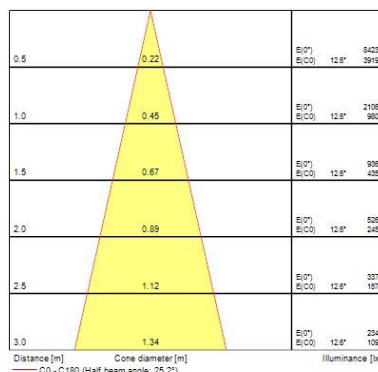

Ludospot 50 Housings

LUDOSPOT 50 HOUSING ROUND 90MM FIXED IP44 WHT
0005307

Product EAN number	5410288053073
Packaging single length / height (cm)	9.5
Packaging single width (cm)	9.5
Packaging single depth (cm)	4.5
DUN14 (outer)	15410288053070
Units per outer package	50
Packaging outer length / height (cm)	50.0
Packaging outer width (cm)	20.5
Packaging outer depth (cm)	25.0

PHOTOMETRY