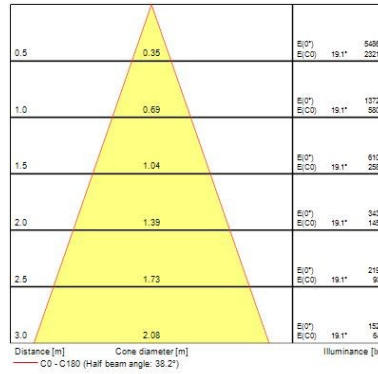

Ludospot 50 Housings

LUDOSPOT 50 HOUSING ROUND 90MM FIXED IP44 WHT

0005307

TECHNICAL DRAWINGS