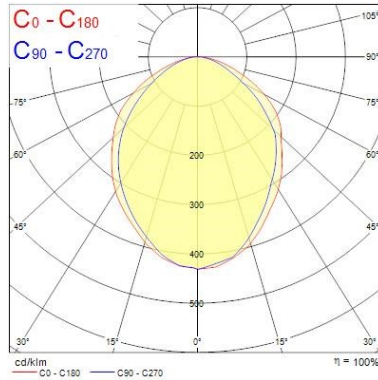

SylSafe Twin

SylSafe Twin TS C EM3 NM MS
0041769

Photobiological Risk Group	RG0
Luminous flux (emergency) (lm)	334
Emergency duration (h)	3

Electrical data

Mains voltage (V)	230-240V
Lamp power factor	0.6
Electrical protection	Class I
Control gear required	Yes
Drive current (mA)	25
Nominal Frequency (Hz)	50/60Hz

Physical data

Housing colour	White
IP rating	IP65
IK rating	IK03
Nominal Product Length (mm)	280
Nominal Product Width (mm)	87
Nominal Product Height (mm)	300
Weight (kg)	1.7

Packaging

Single packaging type	Carton
Product EAN number	5410288417691
Packaging single length / height (cm)	30.3
Packaging single width (cm)	28.2
Packaging single depth (cm)	9.2
Units per outer package	5
Packaging outer length / height (cm)	49.5
Packaging outer width (cm)	30.0
Packaging outer depth (cm)	32.5

PHOTOMETRY