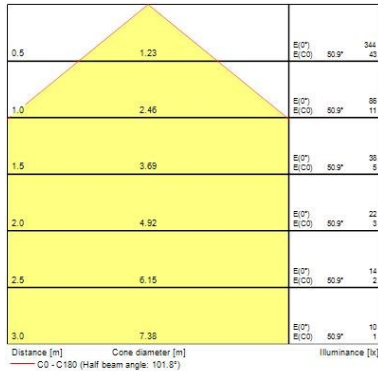

SylSafe Twin

SylSafe Twin TS C EM3 NM MS
0041769

Photobiological Risk Group	RG0
Luminous flux (emergency) (lm)	334
Emergency duration (h)	3

Electrical data

Mains voltage (V)	230-240V
Lamp power factor	0.6
Electrical protection	Class I
Control gear required	Yes
Drive current (mA)	25
Nominal Frequency (Hz)	50/60Hz

Physical data

Housing colour	White
IP rating	IP65
IK rating	IK03
Nominal Product Length (mm)	280
Nominal Product Width (mm)	87
Nominal Product Height (mm)	300
Weight (kg)	1.7

Packaging

Single packaging type	Carton
Product EAN number	5410288417691
Packaging single length / height (cm)	30.3
Packaging single width (cm)	28.2
Packaging single depth (cm)	9.2
Units per outer package	5
Packaging outer length / height (cm)	49.5
Packaging outer width (cm)	30.0
Packaging outer depth (cm)	32.5

PHOTOMETRY