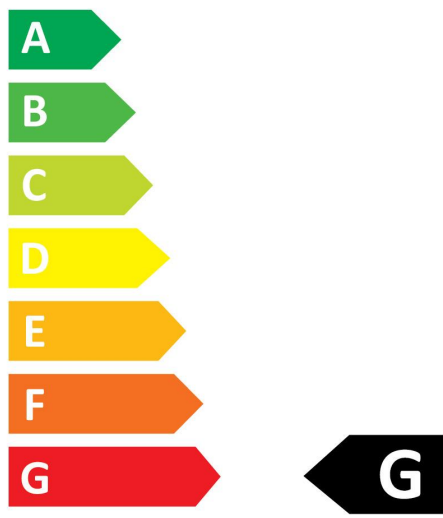

PRODUCT OVERVIEW

Product name	ToLEDo LifeStyle T180 GL DIM 250LM E27 SL
Technology	LED
Watt (Rated) (W)	4
Type	LED exchangeable
Fixture rating	Open
General application	Hospitality
ETIM Class	EC001959
Warranty	3 years
Luminous flux (lm)	250
Colour temperature (K)	2000
Light colour	Candlelight
CRI (Ra)	80
Colour Variation Initial (SDCM)	SDCM6
Photobiological Risk Group	RG0
Wattage (W)	4
Product Voltage (V)	230
Dimmable	Yes
Average life (Nominal) (h)	15000
Product EAN number	5410288299846

PHOTOMETRY

TECHNICAL DRAWINGS

SYLVANIA

ToLEDo LifeStyle T180 GOLDEN DIMMABLE
ToLEDo LifeStyle T180 GL DIM 250LM E27 SL
0029984

SYLVANIA

0029984

4
kWh/1000h

2019/2015