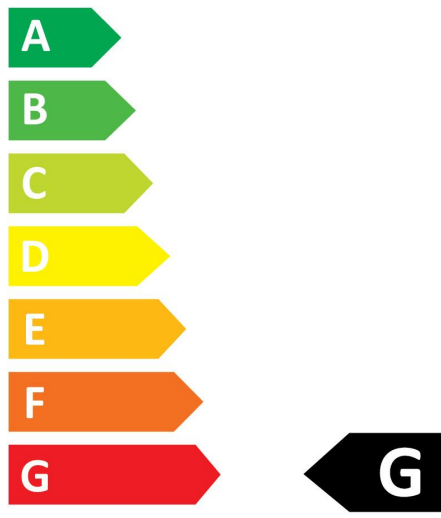

ToLEDo LifeStyle T180 GOLDEN DIMMABLE
ToLEDo LifeStyle T180 GL DIM 250LM E27 SL
0029984

0029984

4
kWh/1000h

2019/2015