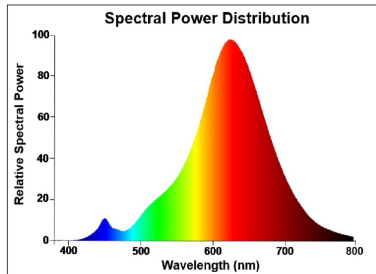

ToLEDo LifeStyle T180 GOLDEN DIMMABLE

ToLEDo LifeStyle T180 GL DIM 250LM E27 SL
0029984

Packaging single length / height (cm)	20.0
Packaging single width (cm)	20.0
Packaging single depth (cm)	19.0
DUN14 (outer)	15410288299843
Units per outer package	2
Packaging outer length / height (cm)	41.5
Packaging outer width (cm)	21.5
Packaging outer depth (cm)	21.0

Safety data

Optimal operating condition (°C)	-20-40
Breakage cleaning instructions	Not applicable
Special purpose lamp	No
Dry applications use only	Yes
Suitable for household illumination	Yes
Safety message	Not Suitable for totally enclosed fixtures
Safety message	Dimmable with approved dimmers

PHOTOMETRY

TECHNICAL DRAWINGS