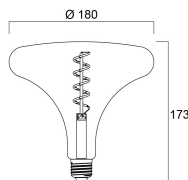

TECHNICAL DRAWINGS