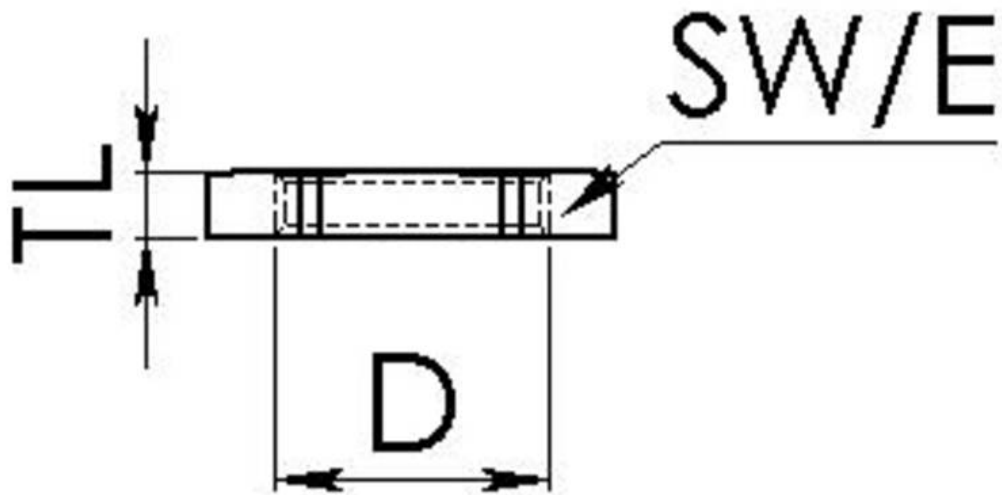

Your Contact:

WISKA UK Ltd.

Unit 7, Hurling Way · St. Columb Major Business Park · TR9 6SX, St. Columb Major, Cornwall · Great Britain

☎ +44-12-08816062 · 📠 +44-12-08816708

info@wiska.co.uk · www.wiska.co.uk