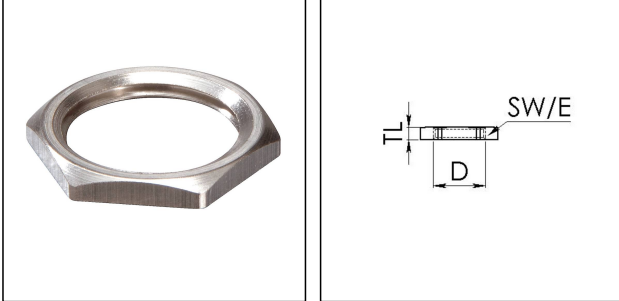

EMMU 16

Locknut, brass

Products may differ in size, colour and appearance to those shown. If you require further information or customisation, please contact us directly.

Material	Brass nickel-plated
Surface	Nickel-plated
Temp. range min	-200 °C
Temp. range max	250 °C
Thread type	M
Ø Connection thread D	16
Lead	1,5
Key width SW	19 mm
Collar diameter (E)	21 mm
Total length TL	2,8 mm
Order no. nickel-plated	10063142
Type	EMMU 16
Packing unit	100
ETIM-Classification	EC000940