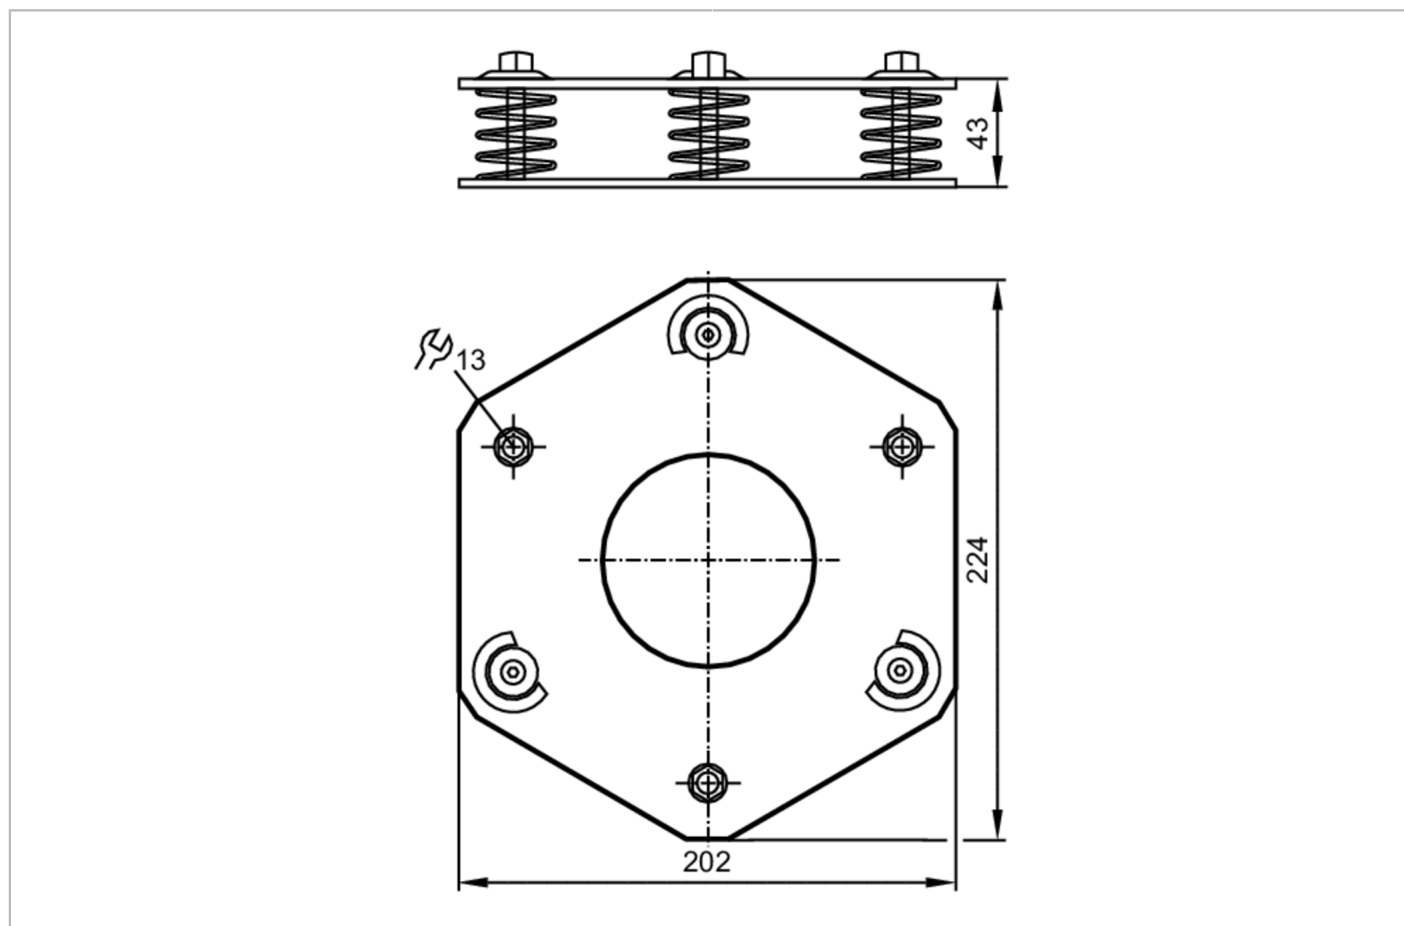

EY2005

Mounting base for safety light grids

BASE FOR FLOOR MOUNTING

CE

Mechanical data		
Weight	[g]	2765.5
Dimensions	[mm]	43 x 202 x 224
Accessories		
Accessories (supplied)		anchor bolts washers
Remarks		
Pack quantity		1 pcs.