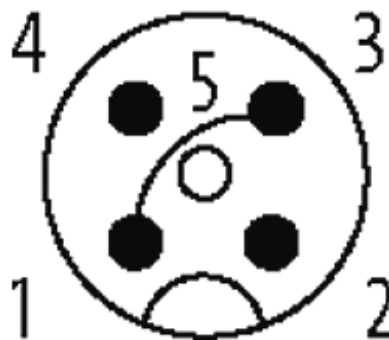

CUBE67 ACCESSORIES

Cold junction compensation plug M12 0°

M12

Male straight

4-pole (bridged)

Field-wireable

with integrated compensation

For connection cables please see chapter "Connection Technology" All housings are fully potted

[Link to Product](#)

Illustration

Male

Product may differ from Image

Approvals

**General data**

Dimensions H x W x D 60x20x20 mm

Commercial data