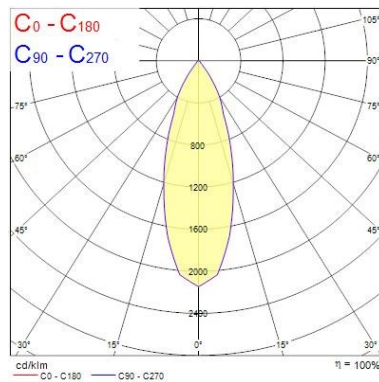

Optical data

Fixture luminous flux (lm)	1023
Luminaire efficacy (lm/W)	102
LOR (%)	100
Colour temperature (K)	4000
Light colour	Neutral White
CRI (Ra)	90
Colour Variation Initial (SDCM)	SDCM3
Adjustable chromaticity	N
Beam Angle (°)	46
Photobiological Risk Group	RG1

Lifetime data

Lifespan L70 B50	100000
Lifespan L80 B20	100000
Lifespan L90 B10	68500

Physical data

Housing colour	Silver
IP rating	IP20
IK rating	IK02
Nominal Product Height (mm)	72
Cutout Dimensions (W x L in mm or Diameter in mm)	76
Weight (kg)	0.39
Recessed Depth (mm)	72

PHOTOMETRY

0.5	0.32	E(0°) E(C0)	17.5°	8781 3812
1.0	0.63	E(0°) E(C0)	17.5°	2196 963
1.5	0.95	E(0°) E(C0)	17.5°	978 424
2.0	1.27	E(0°) E(C0)	17.5°	589 258
2.5	1.59	E(0°) E(C0)	17.5°	351 153
3.0	1.90	E(0°) E(C0)	17.5°	244 106

Distance [m] Cone diameter [m] Illuminance [lx]
C0 - C180 (Half beam angle: 35.2°)

TECHNICAL DRAWINGS