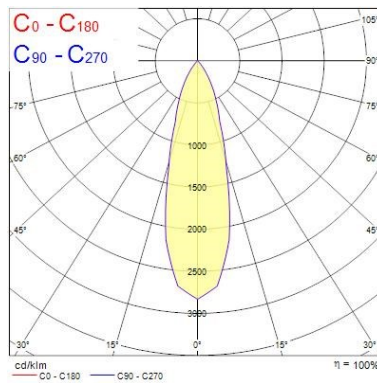

Optical data

Fixture luminous flux (lm)	1106
Luminaire efficacy (lm/W)	111
LOR (%)	100
Colour temperature (K)	3000
Light colour	Warm White
CRI (Ra)	90
Colour Variation Initial (SDCM)	SDCM3
Adjustable chromaticity	N
Beam Angle (°)	28
Photobiological Risk Group	RG1

Lifetime data

Lifespan L70 B50	100000
Lifespan L80 B20	100000
Lifespan L90 B10	68500

Physical data

Housing colour	White
IP rating	IP65/20
IK rating	IK02
Diffuser finish	Bezel (or Ring)
Nominal Product Height (mm)	72
Nominal Product Diameter (mm)	90
Cutout Dimensions (W x L in mm or Diameter in mm)	76
Weight (kg)	0.44
Recessed Depth (mm)	72

PHOTOMETRY

0.5	0.26	E(0°) E(C0)	14.4°	12524 5720
1.0	0.51	E(0°) E(C0)	14.4°	3131 1430
1.5	0.77	E(0°) E(C0)	14.4°	1392 636
2.0	1.03	E(0°) E(C0)	14.4°	783 358
2.5	1.28	E(0°) E(C0)	14.4°	501 229
3.0	1.54	E(0°) E(C0)	14.4°	348 159

Distance [m] Cone diameter [m] Illuminance [lx]

— C0 - C180 (Half beam angle: 28.8°)

TECHNICAL DRAWINGS

Dimensions (mm)