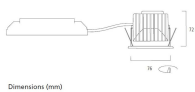

Lifetime data

Lifespan L70 B50	100000
Lifespan L80 B20	100000
Lifespan L90 B10	68500

Physical data

Housing colour	White
IP rating	IP65/20
IK rating	IK02
Diffuser finish	Bezel (or Ring)
Nominal Product Height (mm)	72
Nominal Product Diameter (mm)	90
Cutout Dimensions (W x L in mm or Diameter in mm)	76
Weight (kg)	0.44
Recessed Depth (mm)	72

Myriad Deco IP65 White Bezel

MYRIAD DECO IP65 SPOT 3000K PHDM WHITE WBEZ
2058860

Packaging

Single packaging type	Carton
Product EAN number	5025768588602
Packaging single length / height (cm)	17.5
Packaging single width (cm)	15.0
Packaging single depth (cm)	17.5
DUN14 (outer)	05025768588602
Units per outer package	1
Packaging outer length / height (cm)	17.5
Packaging outer width (cm)	15.0
Packaging outer depth (cm)	17.5

PHOTOMETRY

0.5	0.26	E(0°) E(C0)	14.4°	12524 5720
1.0	0.51	E(0°) E(C0)	14.4°	3131 1430
1.5	0.77	E(0°) E(C0)	14.4°	1392 636
2.0	1.03	E(0°) E(C0)	14.4°	783 358
2.5	1.28	E(0°) E(C0)	14.4°	501 229
3.0	1.54	E(0°) E(C0)	14.4°	348 159

Distance [m] Cone diameter [m] Illuminance [lx]

— C0 - C180 (Half beam angle: 28.8°)

TECHNICAL DRAWINGS

Dimensions (mm)