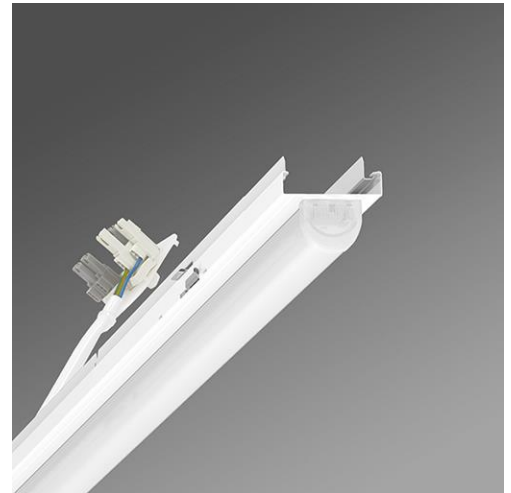

Category (ETIM):	Variable device mount
Type:	Device mount IP20-SDGVLB LED
Order number:	18314604150
Configuration:	Lamps integrated: LED, Light colour 840/neutral white (4000K), Colour rendering Ra>80; LED service life 50000h L80/B10
Operating device:	Electronic driver (1 pcs.)
System performance (W):	73
Luminaire luminous flux (lm):	10000
lm/W:	146
Ambient temperatures:	10°C / 35°C
Certifications:	IP 20, protection class I, F, DIN10500/Food, Indoor, CE
Colour of the housing:	traffic white RAL 9016
Weight (net) (kg):	2.1
Dimensions LxWxH/DxH (mm):	1531 x 63 x 46
mounting method:	Mounting rail system mounting
EAN-number:	4020863336326
Commodity code:	94051098

SDGVLB LED 10000lm 840 • vw • ED • 18314604150

Lighting technology
Linear.Lens.Profil-direct wide distribution
SDGVLB LED 10000 lm 840

ηLB	100 %
lm/W	146
Φ ↓/↑	99 % / 1 %
UGR q/l	24.9 / 29.1

Quick-fit mounting system Variable device mount; Device mount made of galvanised, profiled sheet steel, surface coated with polyester resin enamel. Toolless fastening with two integrated lateral lever locks. LED unit in housing length for optically seamless light run. Can be variably positioned on the mounting rail. Housing colour traffic white RAL 9016; Direct, wide light distribution using Linear.Lens.Profil made of matt PMMA plastic. Optically seamless light run. Heat-resistant cables including connection cable 1 m and rapid installation plug connector with tool-less phase pre-selection and locating finger.

Dimensions LxWxH/DxH (mm): 1531 x 63 x 46
Configuration: Lamps integrated: LED, Light colour 840/neutral white (4000K), Colour rendering Ra>80; LED service life 50000h L80/B10
Luminaire luminous flux (lm): 10000
lm/W: 146
Operating device: Electronic driver (1 pcs.)
System performance (W): 73
Conditions: Suitable for use in ambient temperatures of 10°C to 35°C
Certifications: IP 20, protection class I, F, DIN10500/Food, Indoor, CE