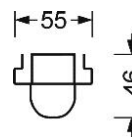

Category (ETIM):	Variable device mount
Type:	Device mount IP20-SDGVLB LED
Order number:	18314604150
Configuration:	Lamps integrated: LED, Light colour 840/neutral white (4000K), Colour rendering Ra>80; LED service life 50000h L80/B10
Operating device:	Electronic driver (1 pcs.)
System performance (W):	73
Luminaire luminous flux (lm):	10000
lm/W:	146
Ambient temperatures:	10°C / 35°C
Certifications:	IP 20, protection class I, F, DIN10500/Food, Indoor, CE
Colour of the housing:	traffic white RAL 9016
Weight (net) (kg):	2.1
Dimensions LxWxH/DxH (mm):	1531 x 63 x 46
mounting method:	Mounting rail system mounting
EAN-number:	4020863336326
Commodity code:	94051098

SDGVLB LED 10000lm 840 • vw • ED • 18314604150

Lighting technology
Linear.Lens.Profil-direct wide distribution
SDGVLB LED 10000 lm 840

ηLB	100 %
lm/W	146
Φ ↓/↑	99 % / 1 %
UGR q/l	24.9 / 29.1

Quick-fit mounting system Variable device mount; Device mount made of galvanised, profiled sheet steel, surface coated with polyester resin enamel. Toolless fastening with two integrated lateral lever locks. LED unit in housing length for optically seamless light run. Can be variably positioned on the mounting rail. Housing colour traffic white RAL 9016; Direct, wide light distribution using Linear.Lens.Profil made of matt PMMA plastic. Optically seamless light run. Heat-resistant cables including connection cable 1 m and rapid installation plug connector with tool-less phase pre-selection and locating finger.

Dimensions LxWxH/DxH (mm): 1531 x 63 x 46
Configuration: Lamps integrated: LED, Light colour 840/neutral white (4000K), Colour rendering Ra>80; LED service life 50000h L80/B10
Luminaire luminous flux (lm): 10000
lm/W: 146
Operating device: Electronic driver (1 pcs.)
System performance (W): 73
Conditions: Suitable for use in ambient temperatures of 10°C to 35°C
Certifications: IP 20, protection class I, F, DIN10500/Food, Indoor, CE