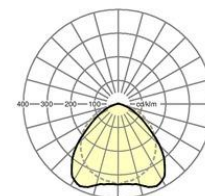

Category (ETIM):	Variable device mount
Type:	Device mount IP20-SDGVLB LED
Order number:	18314604150
Configuration:	Lamps integrated: LED, Light colour 840/neutral white (4000K), Colour rendering Ra>80; LED service life 50000h L80/B10
Operating device:	Electronic driver (1 pcs.)
System performance (W):	73
Luminaire luminous flux (lm):	10000
lm/W:	146
Ambient temperatures:	10°C / 35°C
Certifications:	IP 20, protection class I, F, DIN10500/Food, Indoor, CE
Colour of the housing:	traffic white RAL 9016
Weight (net) (kg):	2.1
Dimensions LxWxH/DxH (mm):	1531 x 63 x 46
mounting method:	Mounting rail system mounting
EAN-number:	4020863336326
Commodity code:	94051098

SDGVLB LED 10000lm 840 • vw • ED • 18314604150

Lighting technology
Linear.Lens.Profil-direct wide distribution
SDGVLB LED 10000 lm 840

ηLB	100 %
lm/W	146
Φ ↓/↑	99 % / 1 %
UGR q/l	24.9 / 29.1

Quick-fit mounting system Variable device mount; Device mount made of galvanised, profiled sheet steel, surface coated with polyester resin enamel. Toolless fastening with two integrated lateral lever locks. LED unit in housing length for optically seamless light run. Can be variably positioned on the mounting rail. Housing colour traffic white RAL 9016; Direct, wide light distribution using Linear.Lens.Profil made of matt PMMA plastic. Optically seamless light run. Heat-resistant cables including connection cable 1 m and rapid installation plug connector with tool-less phase pre-selection and locating finger.

Dimensions LxWxH/DxH (mm): 1531 x 63 x 46
Configuration: Lamps integrated: LED, Light colour 840/neutral white (4000K), Colour rendering Ra>80; LED service life 50000h L80/B10
Luminaire luminous flux (lm): 10000
lm/W: 146
Operating device: Electronic driver (1 pcs.)
System performance (W): 73
Conditions: Suitable for use in ambient temperatures of 10°C to 35°C
Certifications: IP 20, protection class I, F, DIN10500/Food, Indoor, CE