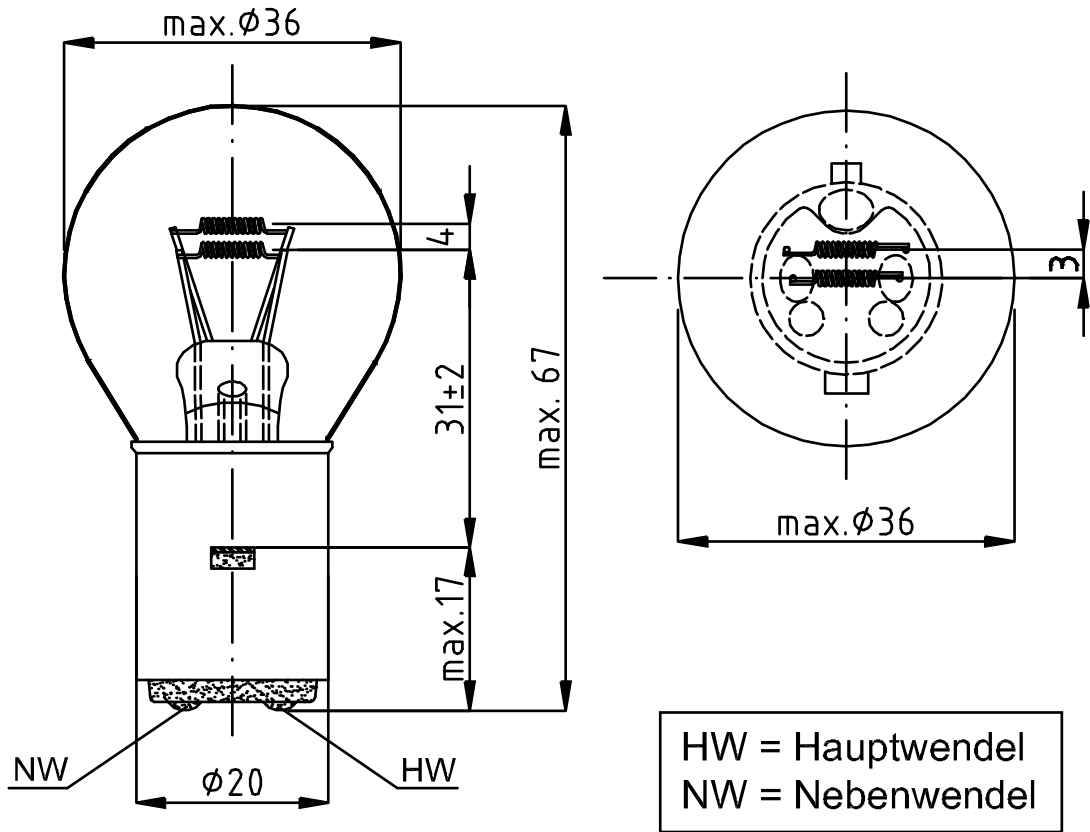

INDUSTRIAL SPECIALTY LIGHTING

Industrial Traffic - Datasheet

TRAFFIC LAMPS - 40V 40 / 40W BA20D

PRODUCT NUMBER	305842081	[]	Tol.
VOLTAGE	40	V	
WATTAGE	40 / 40	W	± 8
LUMEN OUTPUT	500	LM	± 10
LUMEN PRO WATT	12.5	LM/W	
AVERAGE LIFE	8000	H	
BASE	BA20D	/	
REMARKS	SIG1463U		
BRAND	DR. FISCHER		