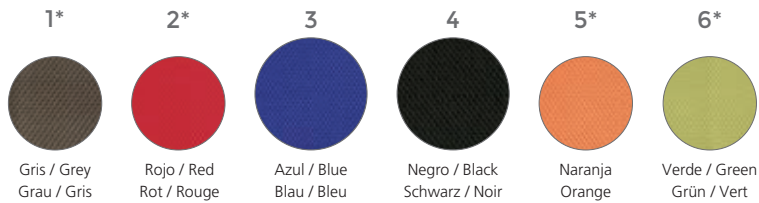

*Bajo pedido / *On request / *Auf Anforterung / *Sur demande

Medidas / Sizes (cm)