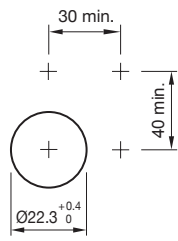

Mounting cut-outs

Wiring diagrams