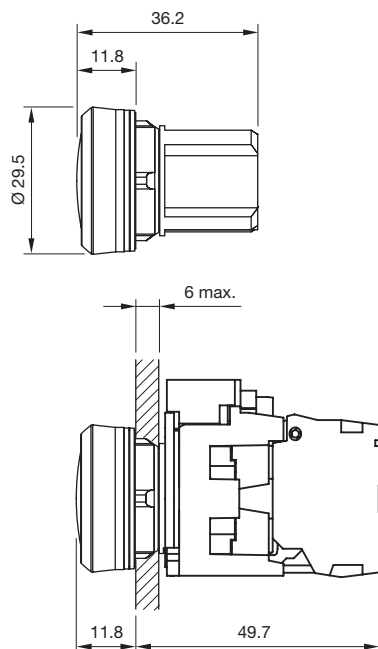

# Data sheet Actuator.

Part No.: 45-2T00.10N0.000

## Technical data

Design	raised
Front dimension	Ø 30 mm
Illuminative colour	White
Housing material	Plastic
Weight	0.012 kg
IP front protection	IP66, IP67, IP69K
Lens cap colour	White
Lens cap shape	flush
Lens cap material	Plastic
Lens cap optical effect	transparent
Illumination colour	White
Operating temperature	- 25 °C ... + 70 °C
Climate resistance	During operation according to IEC 60721: 3K6, 3C3, 3S2, 3M6

## Dimensions