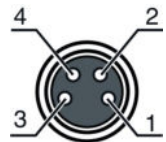

Part no.: 50130848 – KD U-M8-4A-V1-020 – Connection cable

Customs tariff number	85444290
eCl@ss 8.0	27279218
eCl@ss 9.0	27060311
ETIM 5.0	EC001855
ETIM 6.0	EC001855

Electrical connection

Connection 1	
Type of connection	Connector
Thread size	M8
Type	Female
Handle body material	PUR
No. of pins	4 -pin
Encoding	
Design	Axial
Lock	Screw fitting, nickel-plated diecast zinc, recommended torque 0.6 Nm, self-locking

Pin	Conductor color
1	Brown
2	White
3	Blue
4	Black

Connection 2	
Type of connection	Open end