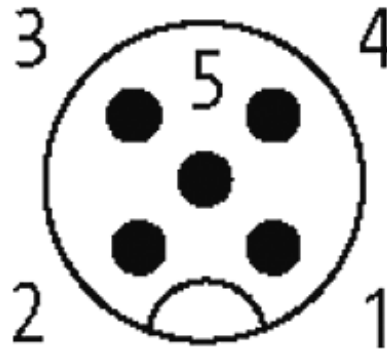

M12 FEMALE FLANGE PLUG A CODED FRONT MOUNT

PP-wires 5X0.34 0.2m

Flange M12 female
5-pole
Front mounting
with multi-strand wire

[Link to Product](#)**Illustration**

Female

Product may differ from Image

Form

13561

Technical Data

Operating voltage	max. 125 V AC/DC
Operating current per contact	max. 4 A
Locking of ports	Screw thread M12 × 1 mm (recommended torque 0.6 Nm) self-securing
Protection	IP67 inserted and tightened (EN 60529)

Cables

Cable number	972
No./diameter of wires	5 × 0.34 mm ²
Wire isolation	PP (br, wh, bl, bk, gr)
Shore hardness outer jacket	70 ± 5D
Outer diameter	approx. 1.25 mm
Bend radius (fixed)	5 × outer Ø
Bend radius (moving)	10 × outer Ø
Temperature range (fixed)	-40...+80 °C
Temperature range (mobile)	-25...+80 °C

General data

Temperature range	-25...+85 °C
-------------------	--------------

Commercial data

country of origin	DE
customs tariff number	85444290
minimum order quantity	1