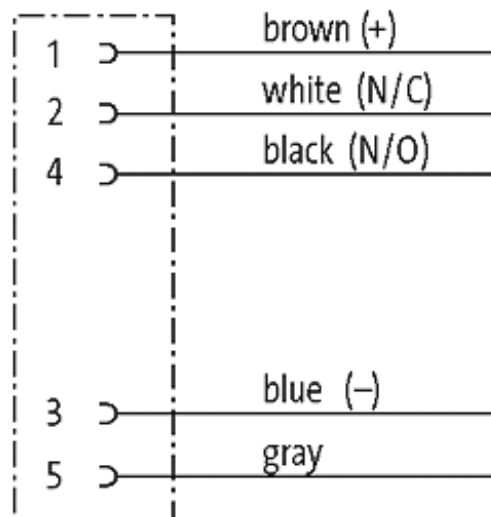

M12 FEMALE FLANGE PLUG A CODED FRONT MOUNT

PP-wires 5X0.34 0.2m

Flange M12 female
5-pole
Front mounting
with multi-strand wire

[Link to Product](#)**Illustration**

Female

Product may differ from Image

Form

13561

Technical Data

Operating voltage	max. 125 V AC/DC
Operating current per contact	max. 4 A
Locking of ports	Screw thread M12 × 1 mm (recommended torque 0.6 Nm) self-securing
Protection	IP67 inserted and tightened (EN 60529)

General data

Temperature range	-25...+85 °C
-------------------	--------------

Commercial data

country of origin	DE
customs tariff number	85444290
minimum order quantity	1