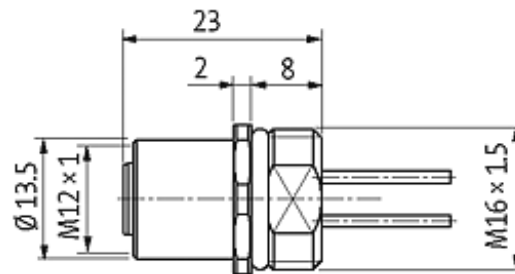

M12 FEMALE FLANGE PLUG A CODED FRONT MOUNT

PP-wires 5X0.34 0.2m

Flange M12 female
5-pole
Front mounting
with multi-strand wire

[Link to Product](#)**Illustration**

Female

Product may differ from Image

Form

13561

Technical Data

Operating voltage	max. 125 V AC/DC
Operating current per contact	max. 4 A
Locking of ports	Screw thread M12 × 1 mm (recommended torque 0.6 Nm) self-securing
Protection	IP67 inserted and tightened (EN 60529)

Cables

Cable number	972
No./diameter of wires	5 × 0.34 mm ²
Wire isolation	PP (br, wh, bl, bk, gr)
Shore hardness outer jacket	70 ± 5D
Outer diameter	approx. 1.25 mm
Bend radius (fixed)	5 × outer Ø
Bend radius (moving)	10 × outer Ø
Temperature range (fixed)	-40...+80 °C
Temperature range (mobile)	-25...+80 °C

General data

Temperature range	-25...+85 °C
-------------------	--------------

Commercial data

country of origin	DE
customs tariff number	85444290
minimum order quantity	1