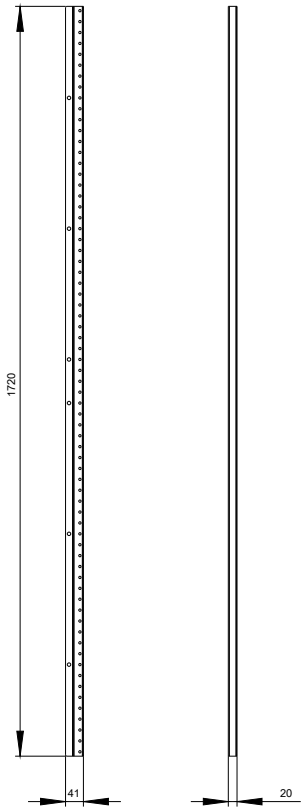

last modified:

11.03.2015