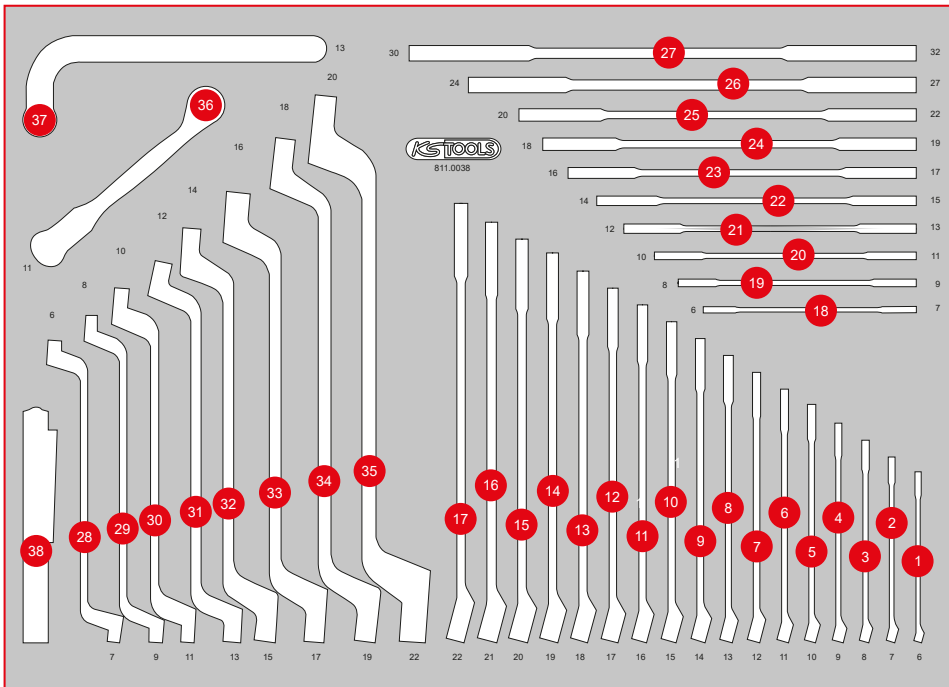

811.0038

**M** Screw spanner set

| Pos. | Code     | Description   | pcs |
|------|----------|---|-----|
| 1    | 517.0606 | Combination spanners, offset, 6 mm                              | 1   |
| 2    | 517.0607 | Combination spanners, offset, 7 mm                              | 1   |
| 3    | 517.0608 | Combination spanners, offset, 8 mm                              | 1   |
| 4    | 517.0609 | Combination spanners, offset, 9 mm                              | 1   |
| 5    | 517.0610 | Combination spanners, offset, 10 mm                             | 1   |
| 6    | 517.0611 | Combination spanners, offset, 11 mm                             | 1   |
| 7    | 517.0612 | Combination spanners, offset, 12 mm                             | 1   |
| 8    | 517.0613 | Combination spanners, offset, 13 mm                             | 1   |
| 9    | 517.0614 | Combination spanners, offset, 14 mm                             | 1   |
| 10   | 517.0615 | Combination spanners, offset, 15 mm                             | 1   |
| 11   | 517.0616 | Combination spanners, offset, 16 mm                             | 1   |
| 12   | 517.0617 | Combination spanners, offset, 17 mm                             | 1   |
| 13   | 517.0618 | Combination spanners, offset, 18 mm                             | 1   |
| 14   | 517.0619 | Combination spanners, offset, 19 mm                             | 1   |
| 15   | 517.0620 | Combination spanners, offset, 20 mm                             | 1   |
| 16   | 517.0621 | Combination spanners, offset, 21 mm                             | 1   |
| 17   | 517.0622 | Combination spanners, offset, 22 mm                             | 1   |
| 18   | 517.0701 | Double open ended spanners, 6 x 7mm                             | 1   |
| 19   | 517.0702 | Double open ended spanners, 8 x 9 mm                            | 1   |
| 20   | 517.0704 | Double open ended spanners, 10 x 11 mm                          | 1   |
| 21   | 517.0707 | Double open ended spanners, 12 x 13 mm                          | 1   |
| 22   | 517.0709 | Double open ended spanners, 14 x 15 mm                          | 1   |
| 23   | 517.0710 | Double open ended spanners, 16 x 17 mm                          | 1   |
| 24   | 517.0712 | Double open ended spanners, 18 x 19 mm                          | 1   |
| 25   | 517.0714 | Double open ended spanners, 20 x 22 mm                          | 1   |
| 26   | 517.0716 | Double open ended spanners, 24 x 27 mm                          | 1   |
| 27   | 517.0718 | Double open ended spanners, 30 x 32 mm                          | 1   |
| 28   | 517.0801 | Double ring spanner, offset, 6 x 7 mm                           | 1   |
| 29   | 517.0802 | Double ring spanner, offset, 8 x 9 mm                           | 1   |
| 30   | 517.0804 | Double ring spanner, offset, 10 x 11 mm                         | 1   |
| 31   | 517.0807 | Double ring spanner, offset, 12 x 13 mm                         | 1   |
| 32   | 517.0809 | Double ring spanner, offset, 14 x 15 mm                         | 1   |
| 33   | 517.0810 | Double ring spanner, offset, 16 x 17 mm                         | 1   |
| 34   | 517.0812 | Double ring spanner, offset, 18 x 19 mm                         | 1   |
| 35   | 517.0813 | Double ring spanner, offset, 20 x 22 mm                         | 1   |
| 36   | 518.0381 | CHROMEplus Open double ring spanner, with flexible joint, 11 mm | 1   |
| 37   | 152.1396 | Injector pump wrench 13 mm                                      | 1   |
| 38   | 150.4370 | perfectLight torch 85 lumen                                     | 1   |