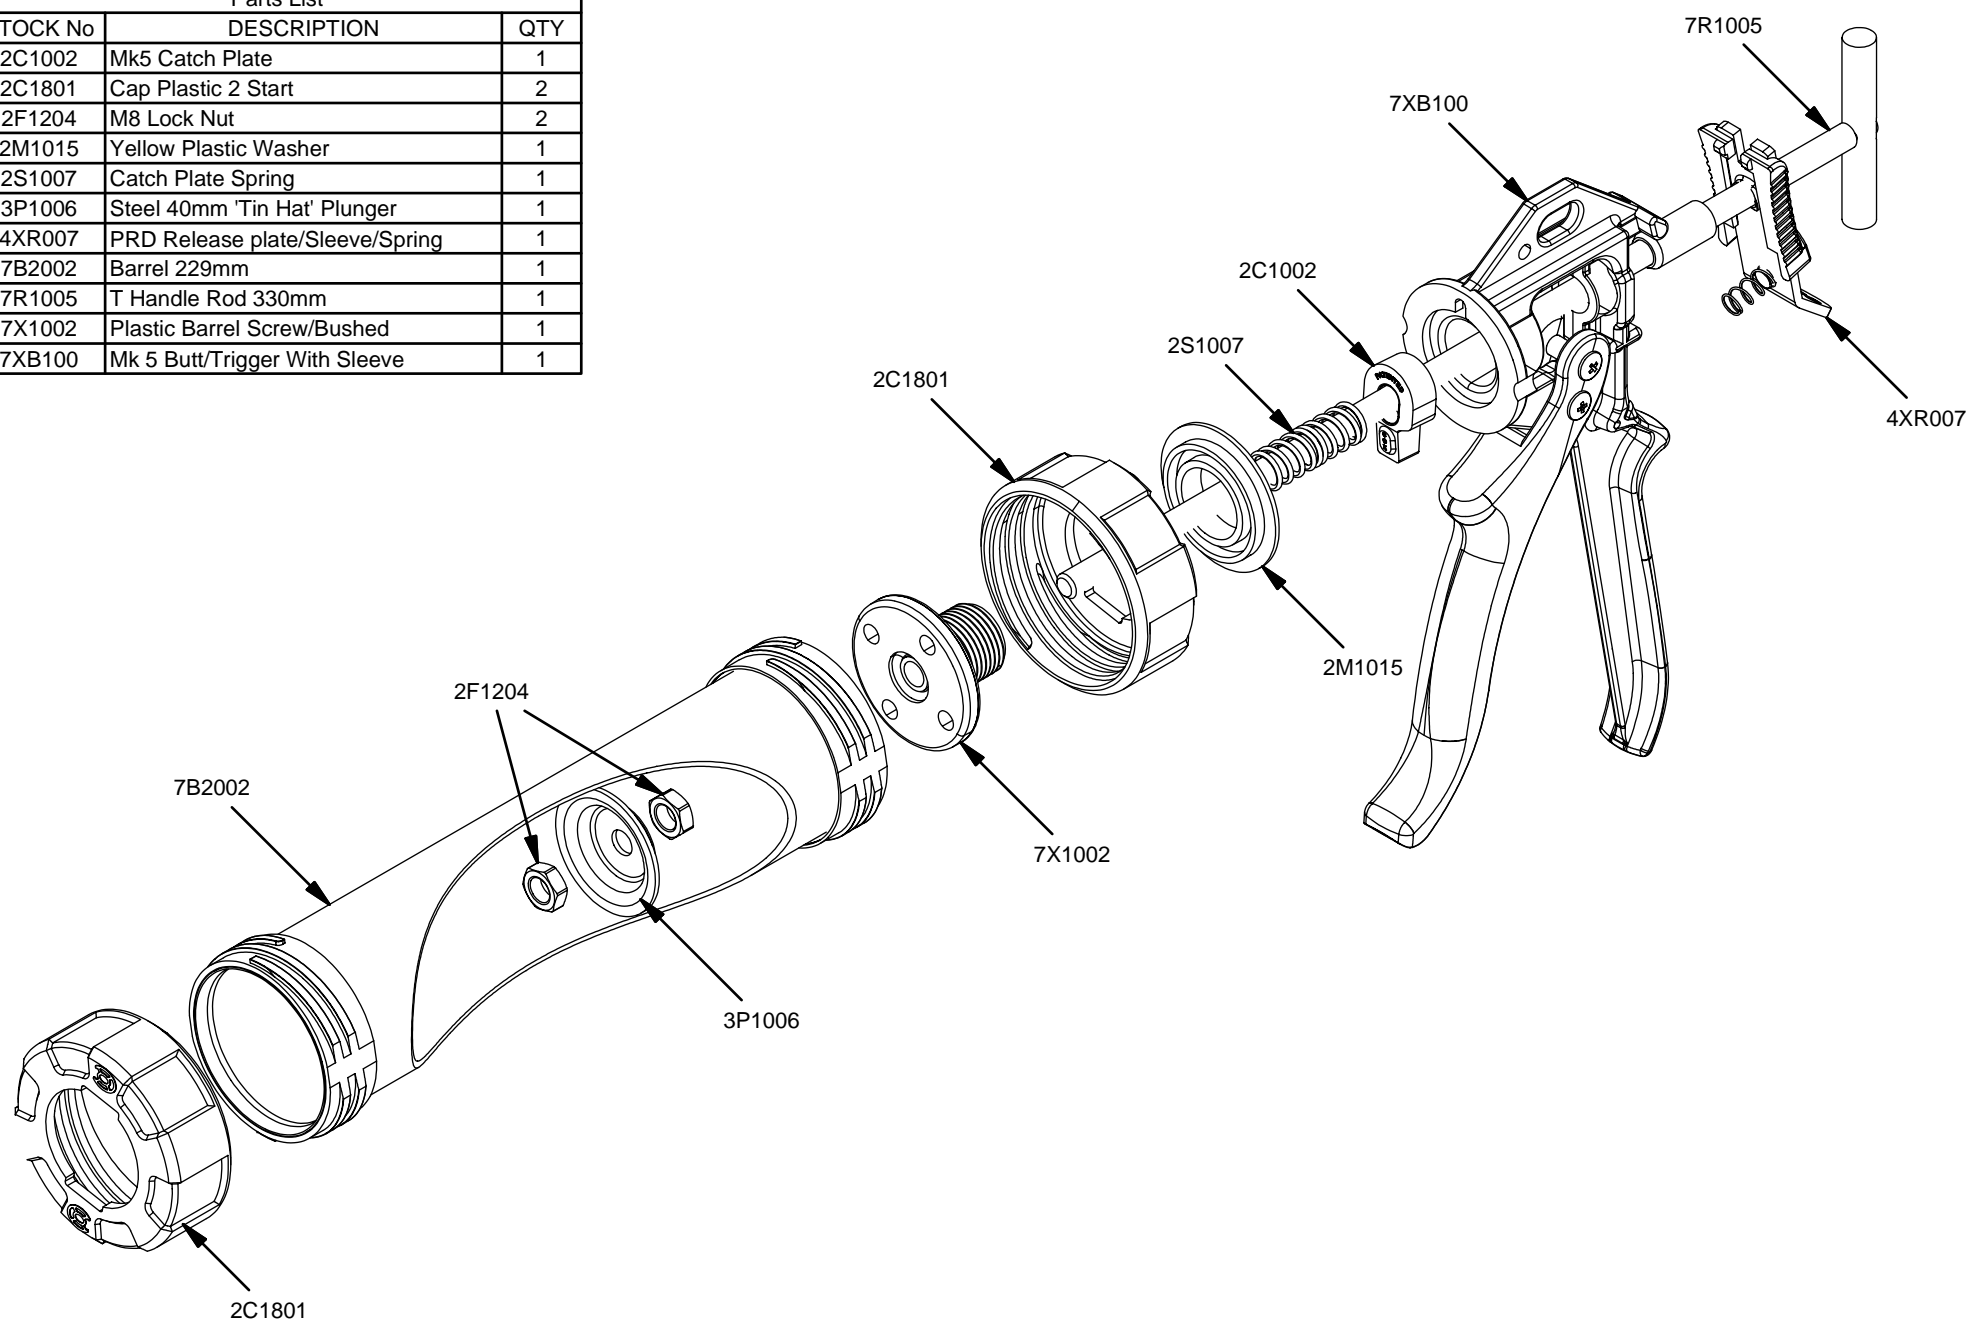

Parts List		
STOCK No	DESCRIPTION	QTY
2C1002	Mk5 Catch Plate	1
2C1801	Cap Plastic 2 Start	2
2F1204	M8 Lock Nut	2
2M1015	Yellow Plastic Washer	1
2S1007	Catch Plate Spring	1
3P1006	Steel 40mm 'Tin Hat' Plunger	1
4XR007	PRD Release plate/Sleeve/Spring	1
7B2002	Barrel 229mm	1
7R1005	T Handle Rod 330mm	1
7X1002	Plastic Barrel Screw/Bushed	1
7XB100	Mk 5 Butt/Trigger With Sleeve	1

Powerflow Combi 310 Cartridge

www.pccox.co.uk
 sales@pccox.co.uk
 TEL:44(0)1635 264500

REV	DATE
D	01/12/2006

Parts List		
STOCK No	DESCRIPTION	QTY
2C1002	Mk5 Catch Plate	1
2C1801	Cap Plastic 2 Start	2
2F1204	M8 Lock Nut	2
2M1015	Yellow Plastic Washer	1
2S1007	Catch Plate Spring	1
3P1006	Steel 40mm 'Tin Hat' Plunger	1
4XR007	PRD Release plate/Sleeve/Spring	1
7B2002	Barrel 229mm	1
7R1005	T Handle Rod 330mm	1
7X1002	Plastic Barrel Screw/Bushed	1
7XB100	Mk 5 Butt/Trigger With Sleeve	1