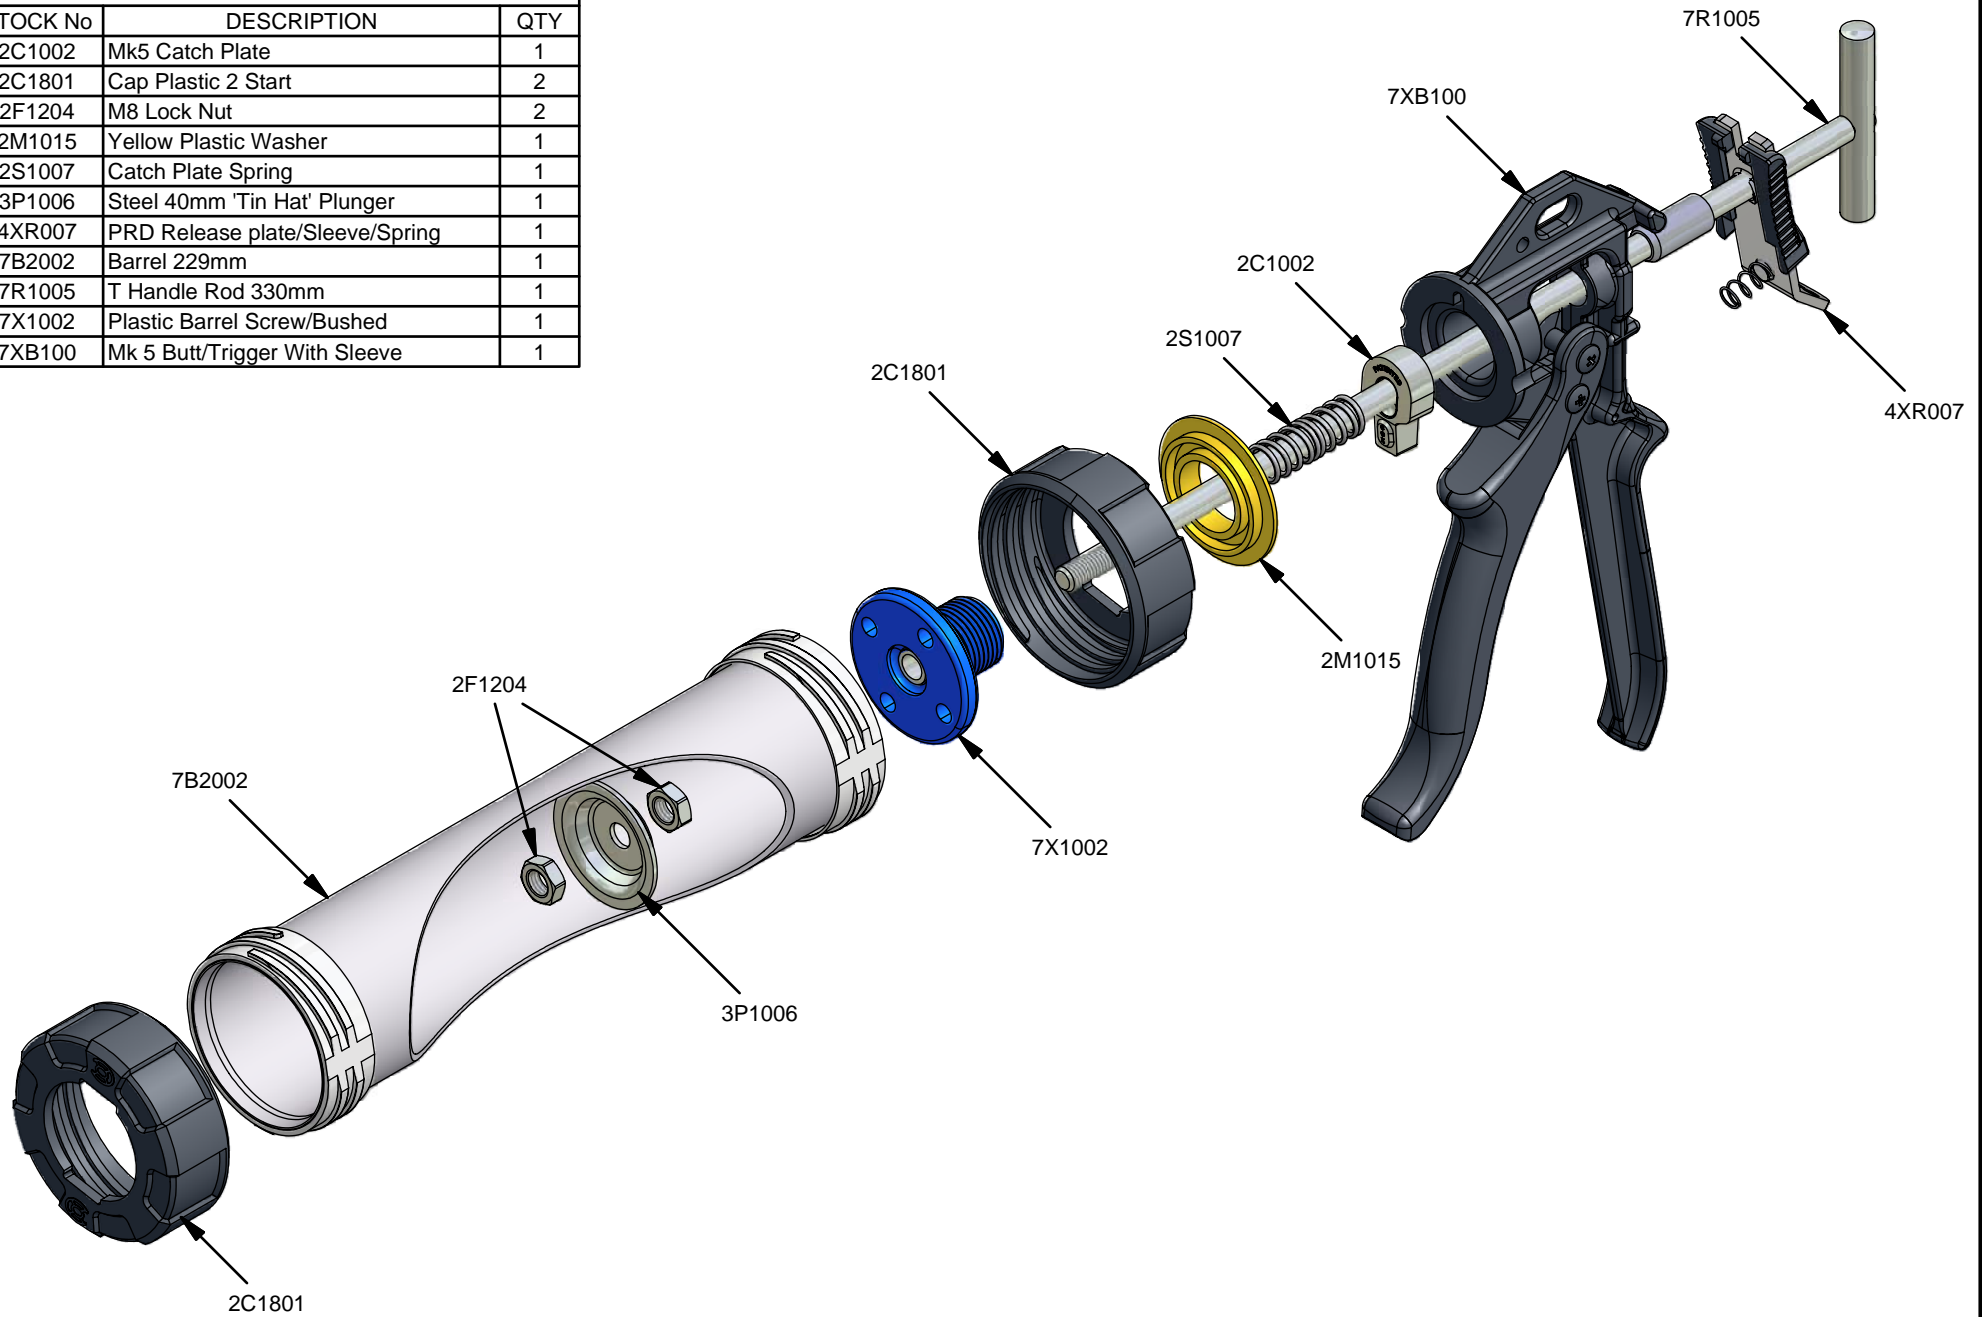

Parts List		
STOCK No	DESCRIPTION	QTY
2C1002	Mk5 Catch Plate	1
2C1801	Cap Plastic 2 Start	2
2F1204	M8 Lock Nut	2
2M1015	Yellow Plastic Washer	1
2S1007	Catch Plate Spring	1
3P1006	Steel 40mm 'Tin Hat' Plunger	1
4XR007	PRD Release plate/Sleeve/Spring	1
7B2002	Barrel 229mm	1
7R1005	T Handle Rod 330mm	1
7X1002	Plastic Barrel Screw/Bushed	1
7XB100	Mk 5 Butt/Trigger With Sleeve	1

Powerflow Combi 310 Cartridge

www.pccox.co.uk
 sales@pccox.co.uk
 TEL:44(0)1635 264500

REV	DATE
D	01/12/2006

Parts List		
STOCK No	DESCRIPTION	QTY
2C1002	Mk5 Catch Plate	1
2C1801	Cap Plastic 2 Start	2
2F1204	M8 Lock Nut	2
2M1015	Yellow Plastic Washer	1
2S1007	Catch Plate Spring	1
3P1006	Steel 40mm 'Tin Hat' Plunger	1
4XR007	PRD Release plate/Sleeve/Spring	1
7B2002	Barrel 229mm	1
7R1005	T Handle Rod 330mm	1
7X1002	Plastic Barrel Screw/Bushed	1
7XB100	Mk 5 Butt/Trigger With Sleeve	1