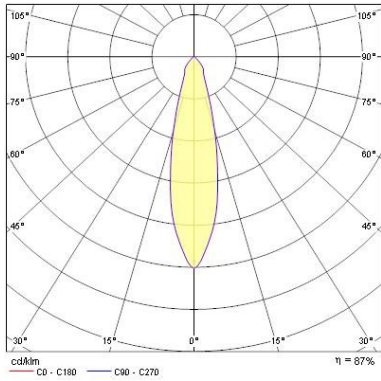

Beacon 50W Mains Voltage - Hi-Spot ES50

BEACON ES50 3/C SILVER 240V
2041883

E-number SE	7416261
E-number Norway	3223669
Warranty	5 years

Optical data

LOR (%)	87
Light colour	N/A
Adjustable chromaticity	N
Beam Angle (°)	25
Distribution type	Adjustable

Electrical data

Light source included	Fixture without Lightsource
Mains voltage (V)	230V
Electrical protection	Class I
Transformer required	No

Physical data

Housing colour	Silver
IP rating	IP20
Nominal Product Width (mm)	85
Nominal Product Height (mm)	114
Nominal Product Diameter (mm)	58
Max. Lamp Diameter (mm) - D	58
Weight (kg)	0.31

Packaging

Single packaging type	Carton
Product EAN number	5025768418831
Packaging single length / height (cm)	17.5
Packaging single width (cm)	15.0
Packaging single depth (cm)	17.5
Units per outer package	1
Packaging outer length / height (cm)	17.5
Packaging outer width (cm)	15.0
Packaging outer depth (cm)	17.5

PHOTOMETRY

Beacon 50W Mains Voltage - Hi-Spot ES50 BEACON ES50 3/C SILVER 240V 2041883

TECHNICAL DRAWINGS