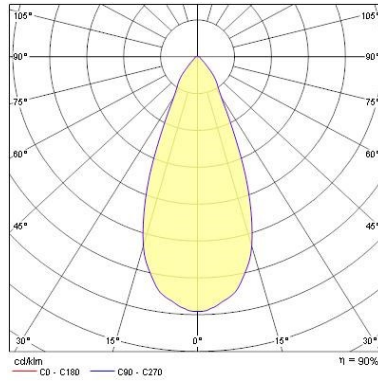

Beacon 50W Mains Voltage - Hi-Spot ES50

BEACON ES50 3/C SILVER 240V
2041883

E-number SE	7416261
E-number Norway	3223669
Warranty	5 years

Optical data

LOR (%)	87
Light colour	N/A
Adjustable chromaticity	N
Beam Angle (°)	25
Distribution type	Adjustable

Electrical data

Light source included	Fixture without Lightsource
Mains voltage (V)	230V
Electrical protection	Class I
Transformer required	No

Physical data

Housing colour	Silver
IP rating	IP20
Nominal Product Width (mm)	85
Nominal Product Height (mm)	114
Nominal Product Diameter (mm)	58
Max. Lamp Diameter (mm) - D	58
Weight (kg)	0.31

Packaging

Single packaging type	Carton
Product EAN number	5025768418831
Packaging single length / height (cm)	17.5
Packaging single width (cm)	15.0
Packaging single depth (cm)	17.5
Units per outer package	1
Packaging outer length / height (cm)	17.5
Packaging outer width (cm)	15.0
Packaging outer depth (cm)	17.5

PHOTOMETRY

Beacon 50W Mains Voltage - Hi-Spot ES50 BEACON ES50 3/C SILVER 240V 2041883

TECHNICAL DRAWINGS