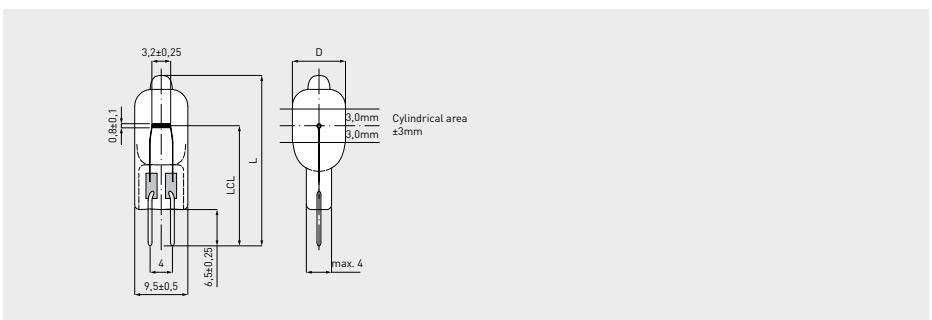

Halogen Lamps

Operation lighting

For special features, specific benefits and areas of use see page 114

Article no.	Description	V	W	Am- perage	Cap	Bulb diameter D max. mm	Total length L max. mm	Light centre length mm	Lumi- nous flux lm	Average life h	Individual life h	Burning position	PU
00847067	24V 35W Special cap	24	35		Special	11	60	48.5	900	700			

Article no.	Description	V	W	Am- perage	Cap	Bulb diameter D max. mm	Total length L max. mm	Light centre length mm	Lumi- nous flux lm	Average life h	Individual life h (<2% malfunction)	Burning position	PU
00847126	12V 100W GY 9.5 ceramic - Halogen	12	100		GY9	13	44	31	2,000	1,000			

Article no.	Description	V	W	Am- perage	Cap	Bulb diameter D max. mm	Total length L max. mm	Light centre length mm	Lumi- nous flux lm	Average life h	Individual life h	Burning position	PU
00847125	12V 20W G4	12	20		G4	9.5	30	19.5	400	2,000			