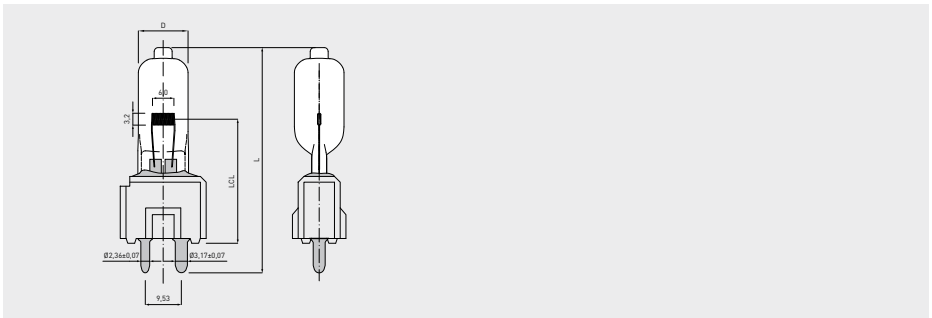

Halogen Lamps

Operation lighting

For special features, specific benefits and areas of use see page 114

Article no.	Description	V	W	Am- perage	Cap	Bulb diameter D max. mm	Total length L max. mm	Light centre length mm	Lumi- nous flux lm	Average life h	Individual life h	Burning position	PU
00847067	24V 35W Special cap	24	35		Special	11	60	48.5	900	700			

Article no.	Description	V	W	Am- perage	Cap	Bulb diameter D max. mm	Total length L max. mm	Light centre length mm	Lumi- nous flux lm	Average life h	Individual life h (<2% malfunction)	Burning position	PU
00847126	12V 100W GY 9.5 ceramic - Halogen	12	100		GY9	13	44	31	2,000	1,000			

Article no.	Description	V	W	Am- perage	Cap	Bulb diameter D max. mm	Total length L max. mm	Light centre length mm	Lumi- nous flux lm	Average life h	Individual life h	Burning position	PU
00847125	12V 20W G4	12	20		G4	9.5	30	19.5	400	2,000			