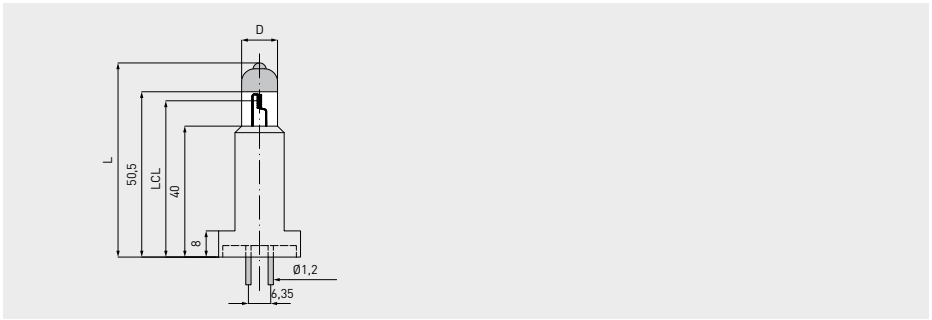

Halogen Lamps

Operation lighting

For special features, specific benefits and areas of use see page 114

Article no.	Description	V	W	Am- perage	Cap	Bulb diameter D max. mm	Total length L max. mm	Light centre length mm	Lumi- nous flux lm	Average life h	Individual life h	Burning position	PU
00847067	24V 35W Special cap	24	35		Special	11	60	48.5	900	700			

Article no.	Description	V	W	Am- perage	Cap	Bulb diameter D max. mm	Total length L max. mm	Light centre length mm	Lumi- nous flux lm	Average life h	Individual life h (<2% malfunction)	Burning position	PU
00847126	12V 100W GY 9.5 ceramic - Halogen	12	100		GY9	13	44	31	2,000	1,000			

Article no.	Description	V	W	Am- perage	Cap	Bulb diameter D max. mm	Total length L max. mm	Light centre length mm	Lumi- nous flux lm	Average life h	Individual life h	Burning position	PU
00847125	12V 20W G4	12	20		G4	9.5	30	19.5	400	2,000			