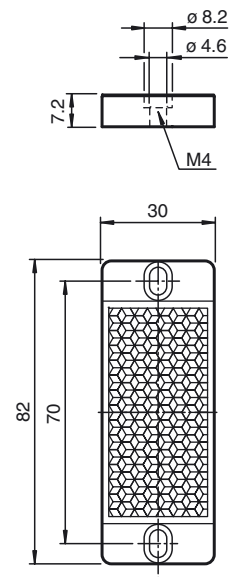

### Model Number

**REF-H30x60**

Reflector, rectangular 82 mm x 30 mm,  
mounting holes

### Dimensions

#### General specifications

Construction type rectangular

#### Mechanical specifications

Material PMMA/ABS , black

Dimensions 30 mm x 80 mm x 7.2 mm

Mounting mounting holes